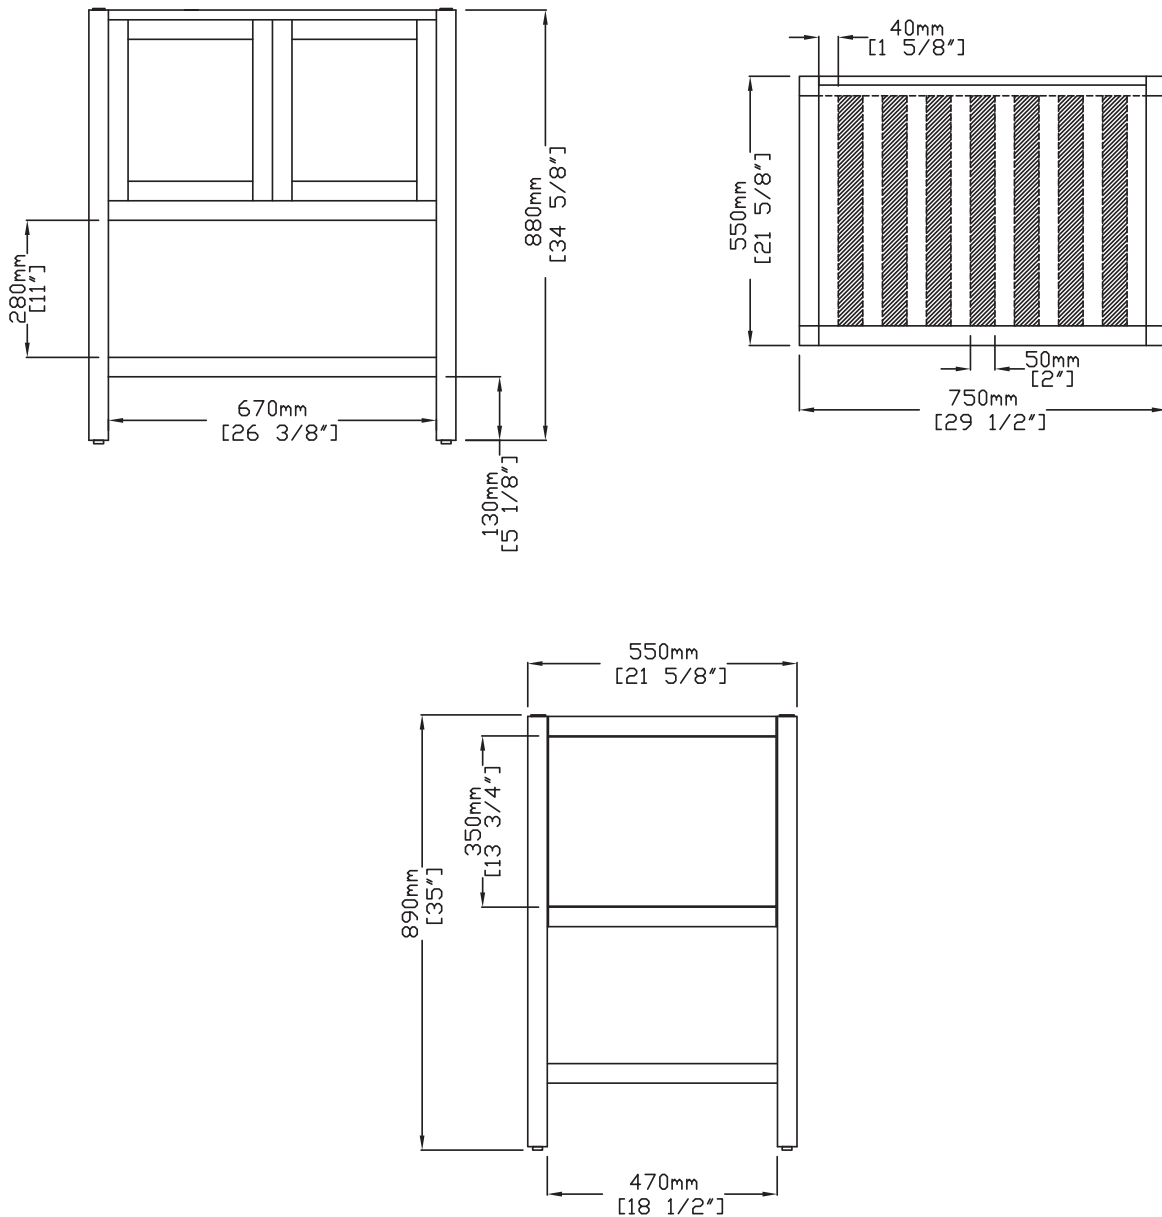

RIOSE
30" Vanity Cabinet
V-6330 Vanity

Cabinet Features

- Furniture-style, Solid hardwood construction (zero MDF, particle board or chipboard)
- Two soft-close doors
- Dovetail drawer joinery
- Matching drawer hardware included

Quality Assurance

- 1 Year Limited warranty

Recommended Accessories

- ST-5130 stone top
- L-2432.01, L-2410.01 or L-2542.01 undermount lavatory

Faucetry and drain parts not included

PRODUCT OPTIONS

Cabinet Colors		
		
Matte White .11	Weathered Oak .207	Brushed Grey Oak .209
Stone Top Options		
		
Carrara Marble ST-5130.401	Super White Quartz ST-5130.421 (Available Q4 2021)	
Cabinet Colors		
		
Karo L-2432.01	Muse L-2410.01	Presley L-2542.01

PRODUCT SPECIFICATIONS

Dimensional Diagram(s)

Wood is a beautiful natural material. The figuring (grain) of each piece is unique to every vanity produced. Every vanity will contain a different figure, birdseye knots and heartwood streaks. These are not considered defects, but natural unique character. There will also be a natural aging of every wood species over time which changes the overall color of the vanity. In most instances, this will be a darkening of dark woods and a yellowing of light woods. Direct sunlight will hasten this effect. Given this natural beauty, no two vanities will exactly match in figure or color (if stained or clear-coated). Samples may differ.