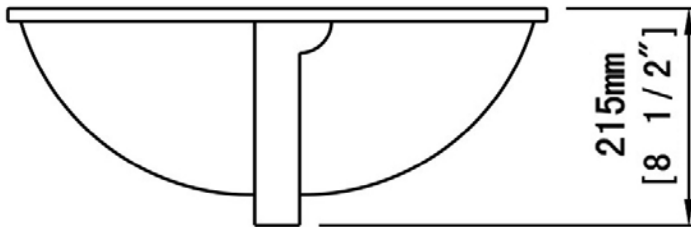

VANITY

Undermount Sink, 15" x 12" Interior

L-290

Product Features

- Vitreous china
- Undermount sink with overflow
- Popular 15" x 12" interior dimensions
- Anti-microbial, non-staining porcelain glaze

Quality Assurance

- 2-year limited product warranty

Nominal Dimensions

- 17-1/8" x 14-3/16" x 8-1/2"
- 435 x 360 x 215 mm

Compliance Certifications

meets or exceeds the following specifications:

- ASME A112.19.2M
- CSA B45.1

Available Options

Porcelain Glaze

.00 – White (Standard)

.06 – Biscuit

Product Color Options

.00 – White

.06 – Biscuit

VANITY

Undermount Sink, 15" x 12"

L-290

IMPORTANT: Dimensions of fixtures are nominal and may vary within the range of tolerance established by NSI Standard A112.19.2. These measurements are subject to change or cancellation. No responsibility is assumed for use of superseded or voided pages.