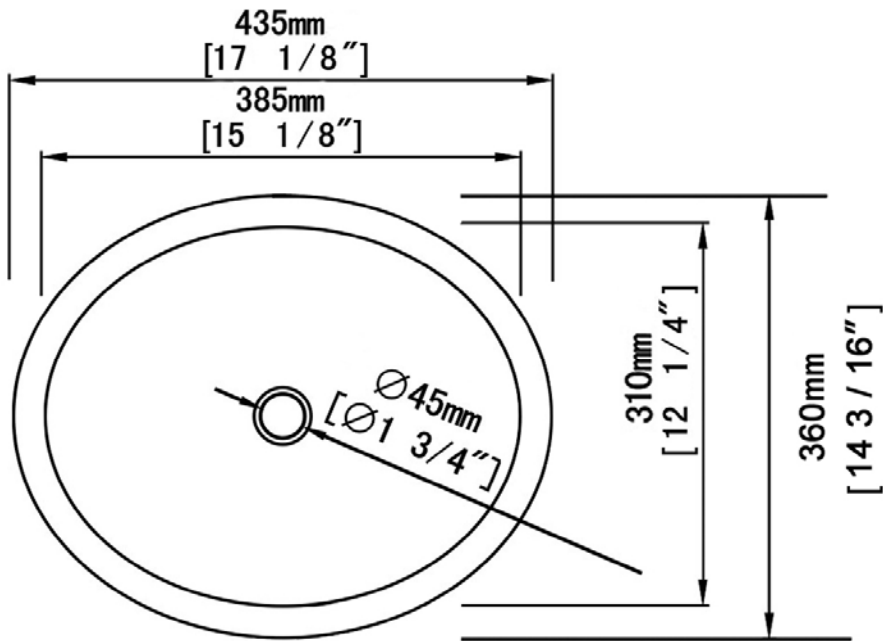

VANITY

Undermount Sink, 15" x 12" Interior

L-290

Product Features

- Vitreous china
- Undermount sink with overflow
- Popular 15" x 12" interior dimensions
- Anti-microbial, non-staining porcelain glaze

Quality Assurance

- 2-year limited product warranty

Nominal Dimensions

- 17-1/8" x 14-3/16" x 8-1/2"
- 435 x 360 x 215 mm

Compliance Certifications

meets or exceeds the following specifications:

- ASME A112.19.2M
- CSA B45.1

Available Options

Porcelain Glaze

.00 – White (Standard)

.06 – Biscuit

Product Color Options

.00 – White

.06 – Biscuit

VANITY

Undermount Sink, 15" x 12"

L-290

IMPORTANT: Dimensions of fixtures are nominal and may vary within the range of tolerance established by NSI Standard A112.19.2. These measurements are subject to change or cancellation. No responsibility is assumed for use of superseded or voided pages.