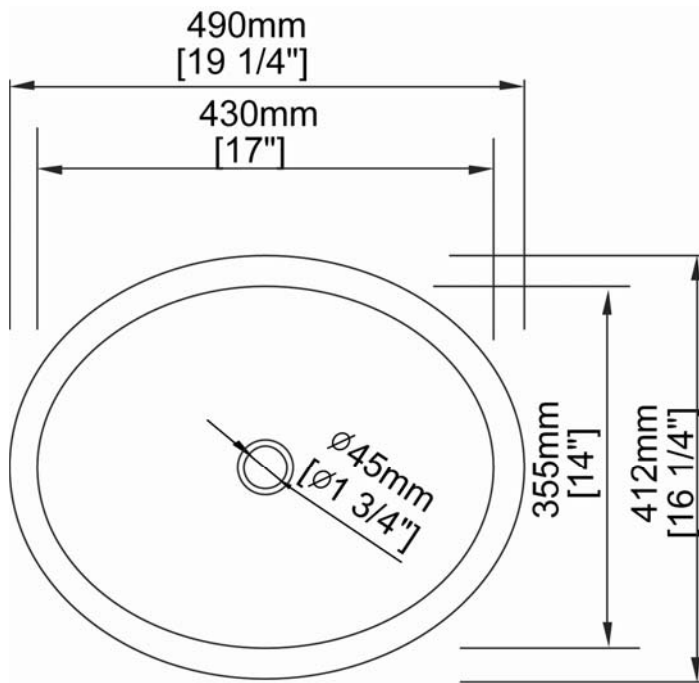

### Undermount Sink, 17" x 14" Interior

L-280

#### Nominal Dimensions

- 19-1/4" x 16-1/4" x 8-1/2"
- 490 x 412 x 215 mm

##### Porcelain Glaze

.00 – White (Standard)

.06 – Biscuit

#### Product Color Options

.00 – White

.06 – Biscuit

VANITY

Undermount Sink, 17" x 14"

L-280

**IMPORTANT:** Dimensions of fixtures are nominal and may vary within the range of tolerance established by NSI Standard A112.19.2. These measurements are subject to change or cancellation. No responsibility is assumed for use of superseded or voided pages.