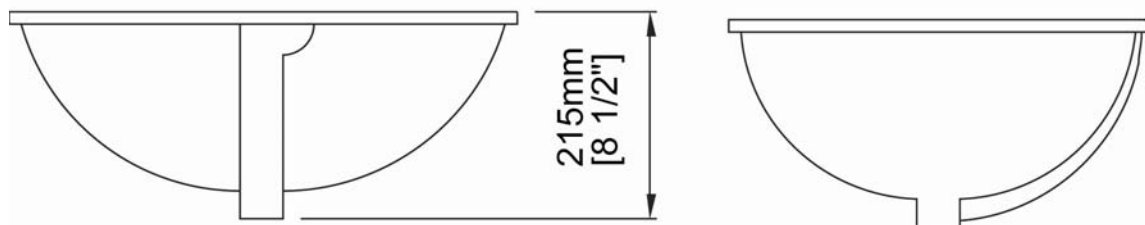

#### Nominal Dimensions

- 19-1/4" x 16-1/4" x 8-1/2"
- 490 x 412 x 215 mm

#### Product Color Options

.00 – White

.06 – Biscuit

VANITY

Undermount Sink, 17" x 14"

L-280

**IMPORTANT:** Dimensions of fixtures are nominal and may vary within the range of tolerance established by NSI Standard A112.19.2. These measurements are subject to change or cancellation. No responsibility is assumed for use of superseded or voided pages.