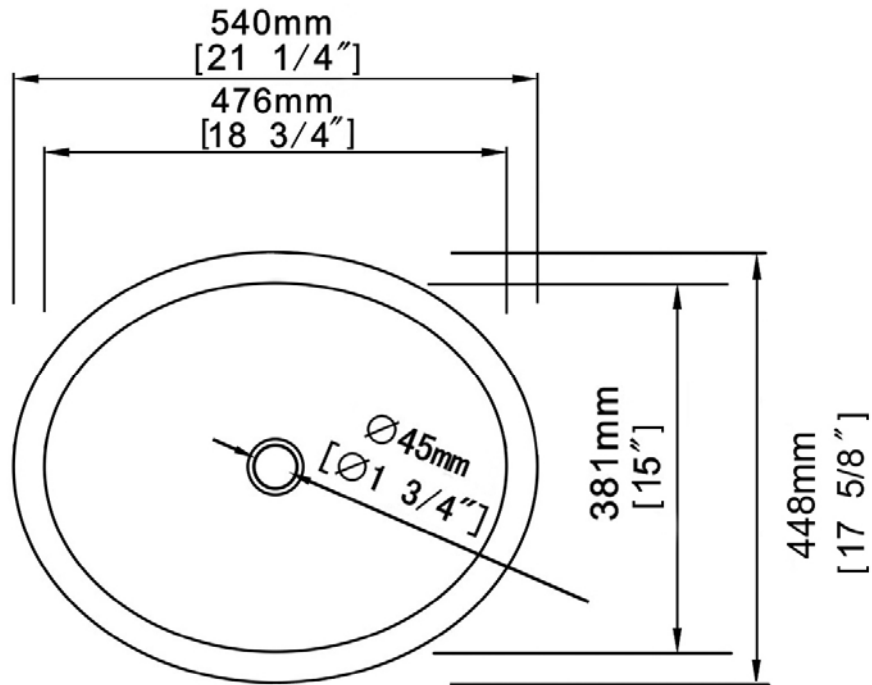

VANITY

Undermount Sink, 19" x 15" Interior

L-270

Product Features

- Vitreous china
- Undermount sink with overflow
- Popular 19" x 15" interior dimensions
- Anti-microbial, non-staining porcelain glaze

Quality Assurance

- 2-year limited product warranty

Nominal Dimensions

- 21-1/4" x 17-5/8" x 8-9/16"
- 540 x 448 x 218 mm

Compliance Certifications

meets or exceeds the following specifications:

- ASME A112.19.2M
- CSA B45.1

Available Options

Porcelain Glaze

.00 – White (Standard)

.06 – Biscuit

Product Color Options

.00 – White

.06 – Biscuit

VANITY

Undermount Sink, 19" x 15"

L-270

IMPORTANT: Dimensions of fixtures are nominal and may vary within the range of tolerance established by NSI Standard A112.19.2. These measurements are subject to change or cancellation. No responsibility is assumed for use of superseded or voided pages.