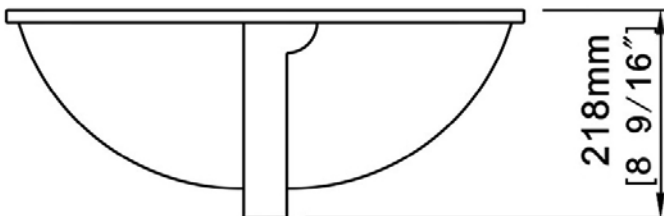

VANITY

Undermount Sink, 19" x 15" Interior

L-270

Product Features

- Vitreous china
- Undermount sink with overflow
- Popular 19" x 15" interior dimensions
- Anti-microbial, non-staining porcelain glaze

Quality Assurance

- 2-year limited product warranty

Nominal Dimensions

- 21-1/4" x 17-5/8" x 8-9/16"
- 540 x 448 x 218 mm

Compliance Certifications

meets or exceeds the following specifications:

- ASME A112.19.2M
- CSA B45.1

Available Options

Porcelain Glaze

.00 – White (Standard)

.06 – Biscuit

Product Color Options

.00 – White

.06 – Biscuit

VANITY

Undermount Sink, 19" x 15"

L-270

IMPORTANT: Dimensions of fixtures are nominal and may vary within the range of tolerance established by NSI Standard A112.19.2. These measurements are subject to change or cancellation. No responsibility is assumed for use of superseded or voided pages.