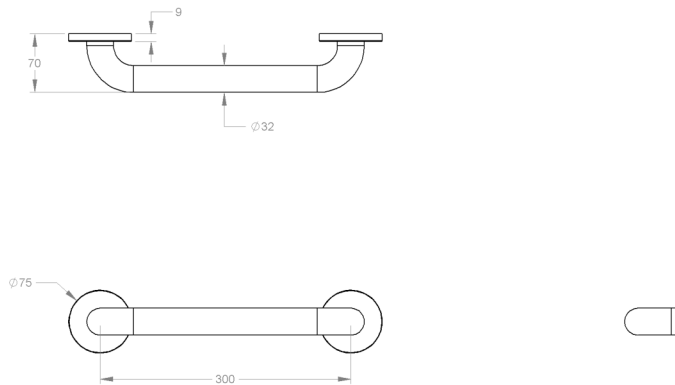

Parts Included	QTY
A - Round Grab Bar	1
B - Screw	6

Model #	Description	Finish	Weight (lb)	WxHxD (mm)	WxHxD (Inches)	Metal Type
V94132	12" Round Grab Bar	Matte White	1.75	300 x 75 x 70	11.75 x 3 x 2.75	Brass
V94133	12" Round Grab Bar	Chrome	1.75	300 x 75 x 70	11.75 x 3 x 2.75	Brass
V94134	12" Round Grab Bar	Brushed Nickel	1.75	300 x 75 x 70	11.75 x 3 x 2.75	Brass
V94135	12" Round Grab Bar	Matte Black	1.75	300 x 75 x 70	11.75 x 3 x 2.75	Brass
V94136	12" Round Grab Bar	Polished Nickel	1.75	300 x 75 x 70	11.75 x 3 x 2.75	Brass
V94138	12" Round Grab Bar	PVD Brushed Gold	1.75	300 x 75 x 70	11.75 x 3 x 2.75	Brass

ICO grab bars can support loads of up to 440lbs if properly installed in compliance with ADA requirements.

Safety Warning: Grab bars are only as strong as the anchors and walls to which they are attached, and must be installed correctly for the load they intend to support. Anchors provided are not suitable for all applications. Appropriate anchors and backing must be used in accordance with local building codes.