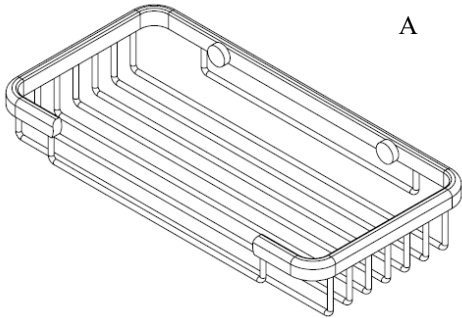

VOLKANO™

Volkano Shower Basket Installation Guide Code: V93133, V93135

A

B

Parts Included	QTY
A - Shower Basket	1
B - Screw	2

Model #	Description	Finish	Weight (lb)	WxHxD (mm)	WxHxD (Inches)	Metal Type
V93133	Shower Basket	Chrome	1	228 x 37 x 115	8.9 x 1.4 x 4.5	Brass
V93135	Shower Basket	Matte Black	1	228 x 37 x 115	8.9 x 1.4 x 4.5	Brass