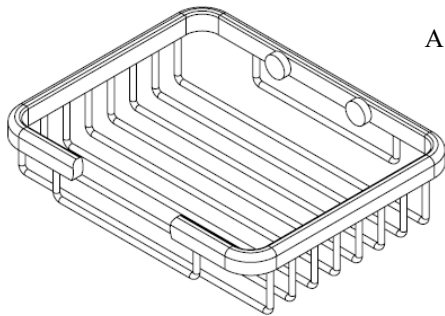

## Volkano Shower Basket Installation Guide Code: V93123, V93125

A

B

Parts Included	QTY
A - Shower Basket	1
B - Screw	2

Model #	Description	Finish	Weight (lb)	WxHxD (mm)	WxHxD (Inches)	Metal Type
V93123	Shower Basket	Chrome	1	160 x 36 x 130	6.3 x 1.4 x 5.1	Brass
V93125	Shower Basket	Matte Black	1	160 x 36 x 130	6.3 x 1.4 x 5.1	Brass