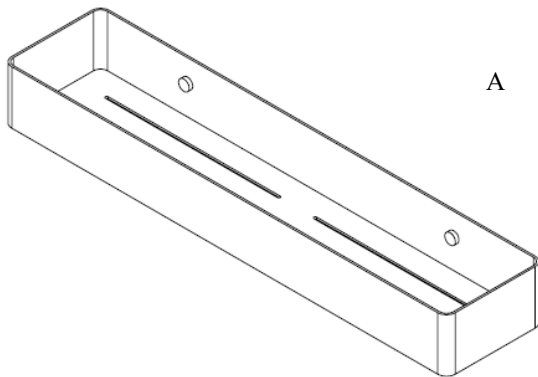

VOLKANO™

Volkano Wall Shelf Installation Guide Code: V92512, V92515

A

B

Parts Included	QTY
A - Wall Shelf	1
B - Screw	2

Model #	Description	Finish	Weight (lb)	WxHxD (mm)	WxHxD (Inches)	Metal Type
V92512	Wall Shelf	Matte White	4	500 x 60 x 110	19.7 x 2.4 x 4.3	Stainless Steel
V92515	Wall Shelf	Matte Black	4	500 x 60 x 110	19.7 x 2.4 x 4.3	Stainless Steel