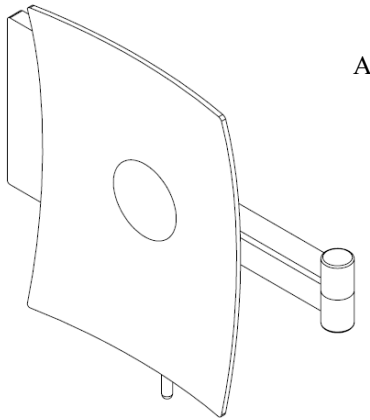

VOLKANO™

Volkano Wall-Mounted Mirror Installation Guide Code: V9123, V9125

A

B

Parts Included	QTY
A - Mirror	1
B - Screw	2

Model #	Description	Finish	Weight (lb)	WxHxD (mm)	WxHxD (Inches)	Metal Type
V9123	Mirror	Chrome	3.5	272 x 235 x 83	10.7 x 9.3 x 3.3	Brass
V9125	Mirror	Matte Black	3.5	272 x 235 x 83	10.7 x 9.3 x 3.3	Brass