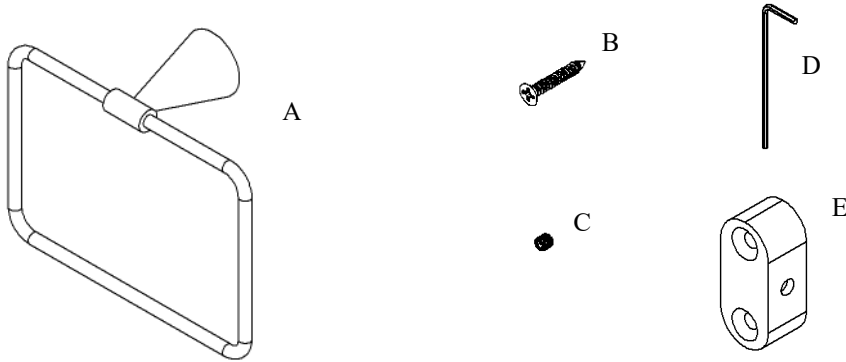

# Volkano Cone Towel Ring Installation Guide

Code: V65313, V65315

Parts Included	QTY
A - Towel Ring	1
B - Screw	2
C - Set Screw	1
D - Allen Key	1
E - Bracket	1

Model #	Description	Finish	Weight (lb)	WxHxD (mm)	WxHxD (Inches)	Metal Type
V65313	Cone Towel Ring	Chrome	1.056	200 x 159 x 77	7.8 x 6.25 x 3	Brass
V65315	Cone Towel Ring	Matte Black	1.056	200 x 159 x 77	7.8 x 6.25 x 3	Brass