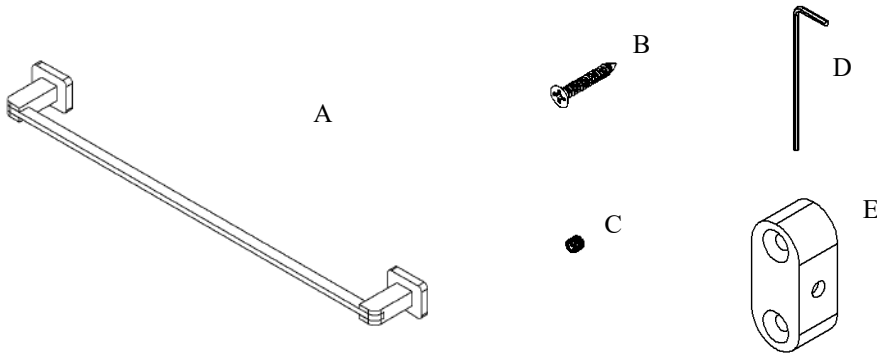

Exhilarating by Design

Volkano Spark 24" Towel Bar Installation Guide

Code: V64153, V64155

Parts Included	QTY
A - Towel Bar	1
B - Screw	4
C - Set Screw	2
D - Allen Key	1
E - Bracket	2

Model #	Description	Finish	Weight (lb)	WxHxD (mm)	WxHxD (Inches)	Metal Type
V64153	Spark 24" Towel Bar	Chrome	1.694	631 x 45 x 71	24.8 x 1.75 x 2.75	Brass
V64155	Spark 24" Towel Bar	Matte Black	1.694	631 x 45 x 71	24.8 x 1.75 x 2.75	Brass