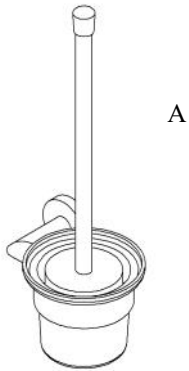

# Volkano Summit Wall-Mounted Toilet Brush Installation Guide

Code: V63613, V63614, V63615

A

B

D

C

E

Parts Included	QTY
A - Toilet Brush	1
B - Screw	2
C - Set Screw	1
D - Allen Key	1
E - Bracket	1

Model #	Description	Finish	Weight (lb)	WxHxD (mm)	WxHxD (Inches)	Metal Type
V63613	Summit Wall-Mounted Toilet Brush	Chrome	1.76	160 x 370 x 118	6.2 x 14.5 x 4.6	Brass
V63614	Summit Wall-Mounted Toilet Brush	Brushed Nickel	1.76	160 x 370 x 118	6.2 x 14.5 x 4.6	Brass
V63615	Summit Wall-Mounted Toilet Brush	Matte Black	1.76	160 x 370 x 118	6.2 x 14.5 x 4.6	Brass