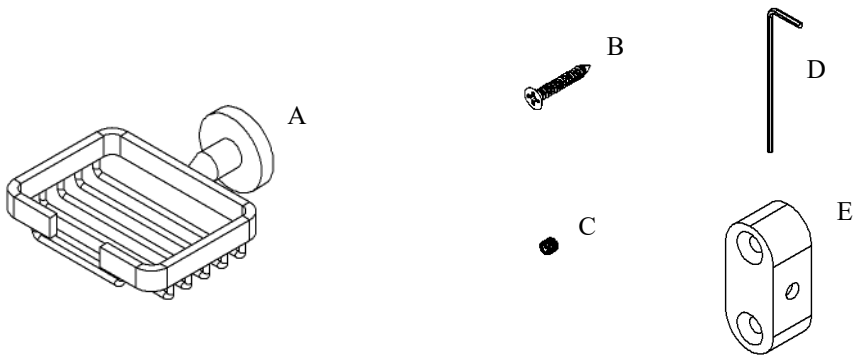

Exhilarating by Design

Volkano Summit Soap Basket Installation Guide

Code: V63593, V63594, V63595

Parts Included	QTY
A - Soap Basket	1
B - Screw	2
C - Set Screw	1
D - Allen Key	1
E - Bracket	1

Model #	Description	Finish	Weight (lb)	WxHxD (mm)	WxHxD (Inches)	Metal Type
V63593	Summit Soap Basket	Chrome	0.77	128 x 52 x 140	5 x 2 x 5.5	Brass
V63594	Summit Soap Basket	Brushed Nickel	0.77	128 x 52 x 140	5 x 2 x 5.5	Brass
V63595	Summit Soap Basket	Matte Black	0.77	128 x 52 x 140	5 x 2 x 5.5	Brass