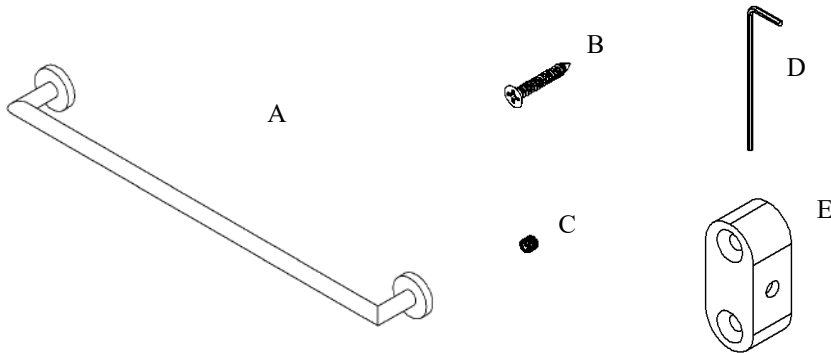

Exhilarating by Design

Volkano Summit 24" Towel Bar

Installation Guide

Code: V63153, V63154, V63155

Parts Included	QTY
A - Towel Bar	1
B - Screw	4
C - Set Screw	2
D - Allen Key	1
E - Bracket	2

Model #	Description	Finish	Weight (lb)	WxHxD (mm)	WxHxD (Inches)	Metal Type
V63153	Summit 24" Towel Bar	Chrome	0.88	613 x 52 x 70	24.1 x 2 x 2.75	Brass
V63154	Summit 24" Towel Bar	Brushed Nickel	0.88	613 x 52 x 70	24.1 x 2 x 2.75	Brass
V63155	Summit 24" Towel Bar	Matte Black	0.88	613 x 52 x 70	24.1 x 2 x 2.75	Brass