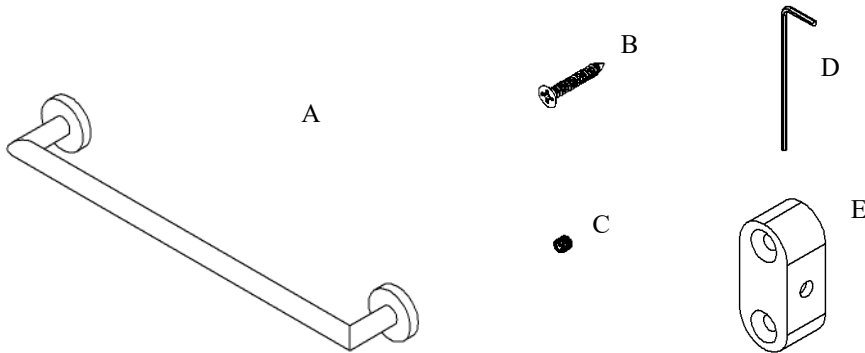

Exhilarating by Design

Volkano Summit 18" Towel Bar

Installation Guide

Code: V63143, V63144, V63145

Parts Included	QTY
A - Towel Bar	1
B - Screw	4
C - Set Screw	2
D - Allen Key	1
E - Bracket	2

Model #	Description	Finish	Weight (lb)	WxHxD (mm)	WxHxD (Inches)	Metal Type
V63143	Summit 18" Towel Bar	Chrome	0.792	463 x 52 x 70	18.2 x 2 x 2.75	Brass
V63144	Summit 18" Towel Bar	Brushed Nickel	0.792	463 x 52 x 70	18.2 x 2 x 2.75	Brass
V63145	Summit 18" Towel Bar	Matte Black	0.792	463 x 52 x 70	18.2 x 2 x 2.75	Brass