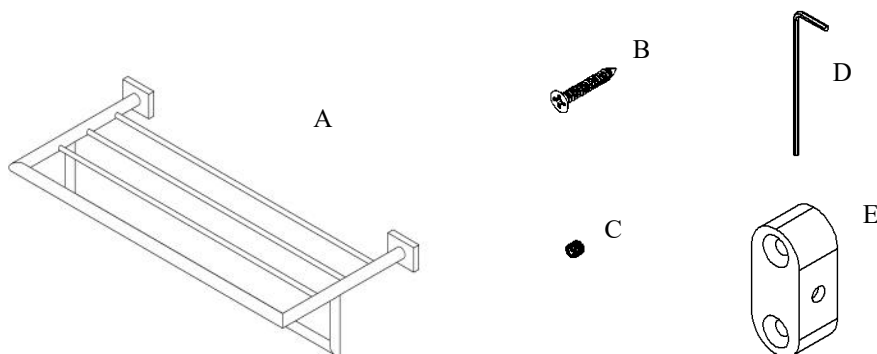

# Volkano Crater Towel Shelf With Bar Installation Guide

Code: V62723, V62724, V62725

Parts Included	QTY
A - Shelf w/ Bar	1
B - Screw	4
C - Set Screw	2
D - Allen Key	1
E - Bracket	2

Model #	Description	Finish	Weight (lb)	WxHxD (mm)	WxHxD (Inches)	Metal Type
V62723	Crater Towel Shelf With Bar	Chrome	2.2	616 x 138 x 271	24.25 x 5.5 x 10.75	Brass
V62724	Crater Towel Shelf With Bar	Brushed Nickel	2.2	616 x 138 x 271	24.25 x 5.5 x 10.75	Brass
V62725	Crater Towel Shelf With Bar	Matte Black	2.2	616 x 138 x 271	24.25 x 5.5 x 10.75	Brass