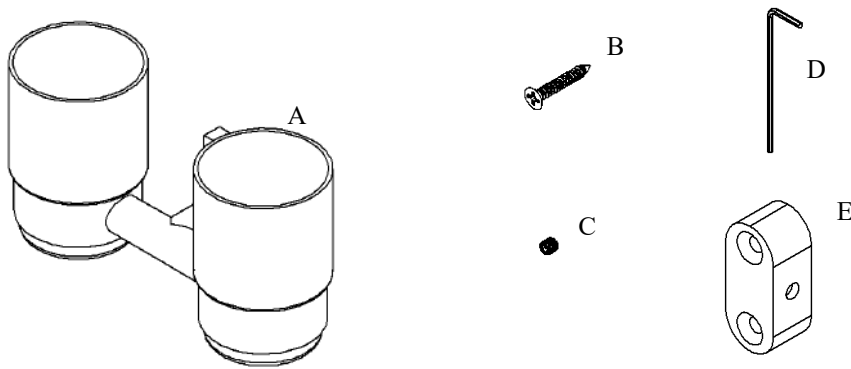

Exhilarating by Design

Volkano Crater Double Glass Tumbler Installation Guide

Code: V62563, V62564, V62565

Parts Included	QTY
A - Double Tumbler	1
B - Screw	2
C - Set Screw	1
D - Allen Key	1
E - Bracket	1

Model #	Description	Finish	Weight (lb)	WxHxD (mm)	WxHxD (Inches)	Metal Type
V62563	Crater Double Glass Tumbler	Chrome	1.474	187 x 95 x 92	7.25 x 3.75 x 3.75	Brass
V62564	Crater Double Glass Tumbler	Brushed Nickel	1.474	187 x 95 x 92	7.25 x 3.75 x 3.75	Brass
V62565	Crater Double Glass Tumbler	Matte Black	1.474	187 x 95 x 92	7.25 x 3.75 x 3.75	Brass