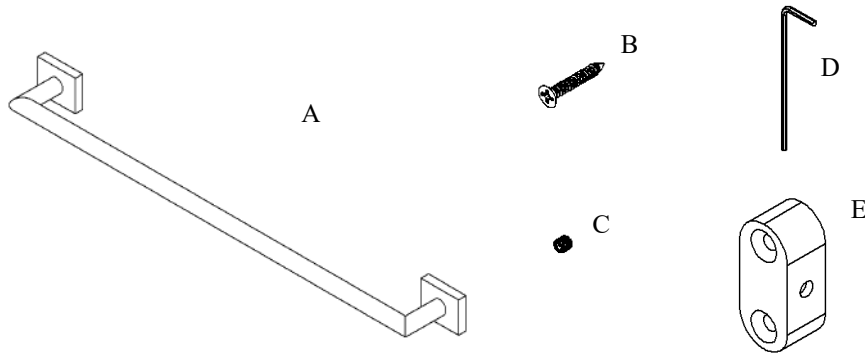

Exhilarating by Design

Volkano Crater 24" Towel Bar Installation Guide

Code: V62153, V62154, V62155

Parts Included	QTY
A - Towel Bar	1
B - Screw	4
C - Set Screw	2
D - Allen Key	1
E - Bracket	2

Model #	Description	Finish	Weight (lb)	WxHxD (mm)	WxHxD (Inches)	Metal Type
V62153	Crater 24" Towel Bar	Chrome	0.924	616 x 45 x 71	24.25 x 1.75 x 2.75	Brass
V62154	Crater 24" Towel Bar	Brushed Nickel	0.924	616 x 45 x 71	24.25 x 1.75 x 2.75	Brass
V62155	Crater 24" Towel Bar	Matte Black	0.924	616 x 45 x 71	24.25 x 1.75 x 2.75	Brass