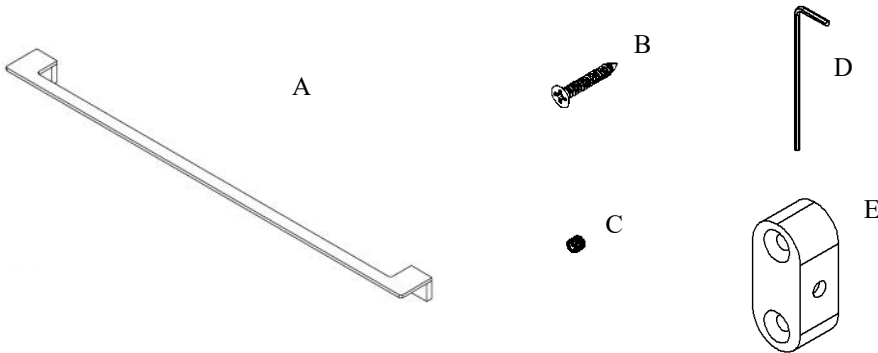

# Volkano Ash 30" Towel Bar Installation Guide

Code: V61163, V61164, V61165

Parts Included	QTY
A - Towel Bar	1
B - Screw	4
C - Set Screw	2
D - Allen Key	1
E - Bracket	2

Model #	Description	Finish	Weight (lb)	WxHxD (mm)	WxHxD (Inches)	Metal Type
V61163	Ash 30" Towel Bar	Chrome	1.88	762 x 35 x 60	30 x 1 x 2	Brass
V61164	Ash 30" Towel Bar	Brushed Nickel	1.88	762 x 35 x 60	30 x 1 x 2	Brass
V61165	Ash 30" Towel Bar	Matte Black	1.88	762 x 35 x 60	30 x 1 x 2	Brass