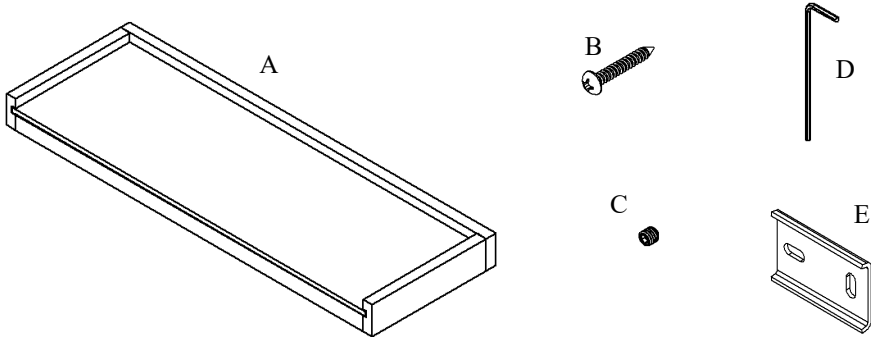

# Volkano Fire Glass Shelf Installation Guide

Code: V5763, V5764, V5765

Parts Included	QTY
A - Glass Shelf	1
B - Screw	4
C - Set Screw	2
D - Allen Key	1
E - Bracket	2

Model #	Description	Finish	Weight (lb)	WxHxD (mm)	WxHxD (Inches)	Metal Type
V5763	Fire Glass Shelf	Chrome	6	400 x 30 x 135	16 x 1 x 5	Brass
V5764	Fire Glass Shelf	Brushed Nickel	6	400 x 30 x 135	16 x 1 x 5	Brass
V5765	Fire Glass Shelf	Matte Black	6	400 x 30 x 135	16 x 1 x 5	Brass