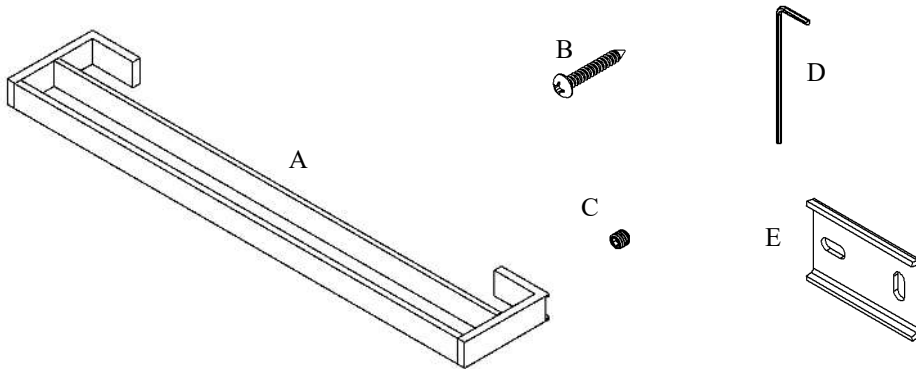

# Volkano Fire 24" Double Towel Bar Installation Guide

Code: V5183, V5184, V5185

Parts Included	QTY
A - Double Towel Bar	1
B - Screw	4
C - Set Screw	2
D - Allen Key	1
E - Bracket	2

Model #	Description	Finish	Weight (lb)	WxHxD (mm)	WxHxD (Inches)	Metal Type
V5183	Fire 24" Double Towel Bar	Chrome	6.5	600 x 30 x 115	23.75 x 1.25 x 4.5	Brass
V5184	Fire 24" Double Towel Bar	Brushed Nickel	6.5	600 x 30 x 115	23.75 x 1.25 x 4.5	Brass
V5185	Fire 24" Double Towel Bar	Matte Black	6.5	600 x 30 x 115	23.75 x 1.25 x 4.5	Brass