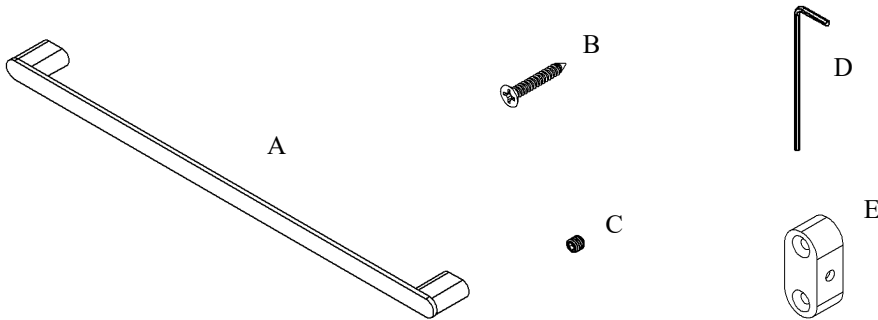

Exhilarating by Design

Volkano Flow 24" Towel Bar Installation Guide

Code: V4153, V4154, V4155, V4150-BGL, V4150-BGD

Parts Included	QTY
A - Towel Bar	1
B - Screw	4
C - Set Screw	2
D - Allen Key	1
E - Bracket	2

Model #	Description	Finish	Weight (lb)	WxHxD (mm)	WxHxD (Inches)	Metal Type
V4153	Flow 24" Towel Bar	Chrome	2	600 x 22 x 50	24 x 1 x 2	Brass
V4154	Flow 24" Towel Bar	Brushed Nickel	2	600 x 22 x 50	24 x 1 x 2	Brass
V4155	Flow 24" Towel Bar	Matte Black	2	600 x 22 x 50	24 x 1 x 2	Brass
V4150-BGL	Flow 24" Towel Bar	Brushed Gold Light	2	600 x 22 x 50	24 x 1 x 2	Brass
V4150-BGD	Flow 24" Towel Bar	Brushed Gold Dark	2	600 x 22 x 50	24 x 1 x 2	Brass