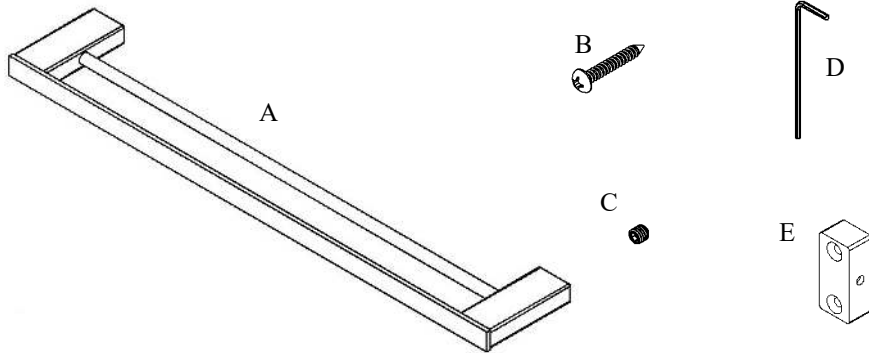

Exhilarating by Design

Volkano Cinder 24" Double Towel Bar Installation Guide

Code: V3183, V3184, V3185

Parts Included	QTY
A - Double Towel Bar	1
B - Screw	4
C - Set Screw	2
D - Allen Key	1
E - Bracket	2

Model #	Description	Finish	Weight (lb)	WxHxD (mm)	WxHxD (Inches)	Metal Type
V3183	Cinder 24" Double Towel Bar	Chrome	2.5	610 x 22 x 107	24 x 0.75 x 4.25	Brass
V3184	Cinder 24" Double Towel Bar	Brushed Nickel	2.5	610 x 22 x 107	24 x 0.75 x 4.25	Brass
V3185	Cinder 24" Double Towel Bar	Matte Black	2.5	610 x 22 x 107	24 x 0.75 x 4.25	Brass