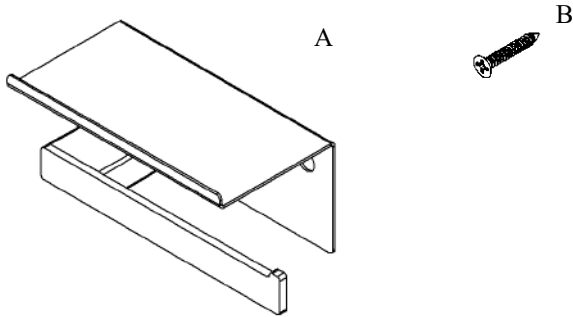

Exhilarating by Design

Volkano Cinder Toilet Paper Holder With Shelf

Installation Guide

Code: V3053, V3054, V3055

Parts Included	QTY
A - Toilet Paper Holder With Shelf	1
B - Screw	2

Model #	Description	Finish	Weight (lb)	WxHxD (mm)	WxHxD (Inches)	Metal Type
V3053	Cinder Toilet Paper Holder With Shelf	Chrome	1.37	180 x 81 x 87	7 x 3 x 3	Brass
V3054	Cinder Toilet Paper Holder With Shelf	Brushed Nickel	1.37	180 x 81 x 87	7 x 3 x 3	Brass
V3055	Cinder Toilet Paper Holder With Shelf	Matte Black	1.37	180 x 81 x 87	7 x 3 x 3	Brass