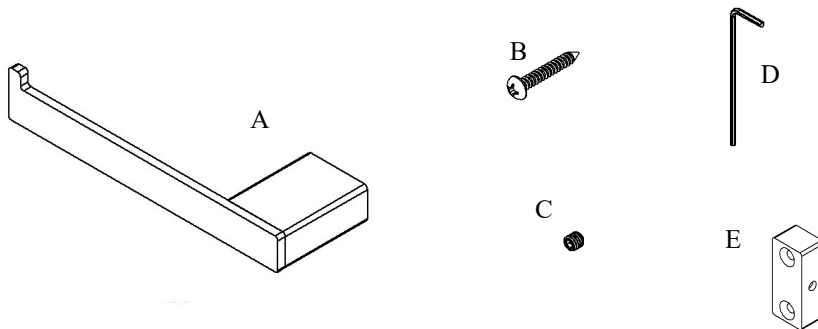

Exhilarating by Design

Volkano Cinder Toilet Paper Holder (RH Post) Installation Guide

Code: V3023, V3024, V3025, V3020-BGL, V3020-BGD

Parts Included	QTY
A - Toilet Paper Holder	1
B - Screw	2
C - Set Screw	1
D - Allen Key	1
E - Bracket	1

Model #	Description	Finish	Weight (lb)	WxHxD (mm)	WxHxD (Inches)	Metal Type
V3023	Cinder Toilet Paper Holder (RH Post)	Chrome	1	180 x 30 x 60	7 x 1.25 x 2.25	Brass
V3024	Cinder Toilet Paper Paper Holder (RH Post)	Brushed Nickel	1	180 x 30 x 60	7 x 1.25 x 2.25	Brass
V3025	Cinder Toilet Paper Holder (RH Post)	Matte Black	1	180 x 30 x 60	7 x 1.25 x 2.25	Brass
V3020-BGL	Cinder Toilet Paper Holder (RH Post)	Brushed Gold Light	1	180 x 30 x 60	7 x 1.25 x 2.25	Brass
V3020-BGD	Cinder Toilet Paper Holder (RH Post)	Brushed Gold Dark	1	180 x 30 x 60	7 x 1.25 x 2.25	Brass