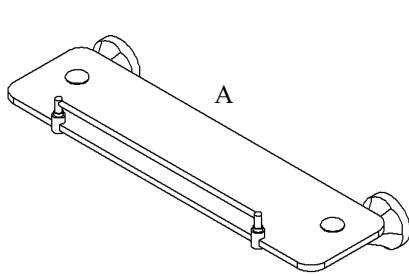

# Volkano Magma Glass Shelf Installation Guide

Code: V2763, V2764

Parts Included	QTY
A - Glass Shelf	1
B - Screw	4
C - Set Screw	2
D - Allen Key	1
E - Bracket	2

Model #	Description	Finish	Weight (lb)	WxHxD (mm)	WxHxD (Inches)	Metal Type
V2763	Magma Glass Shelf	Chrome	4.6	460 x 60 x 147	18 x 2.4 x 5.8	Brass
V2764	Magma Glass Shelf	Brushed Nickel	4.6	460 x 60 x 147	18 x 2.4 x 5.8	Brass