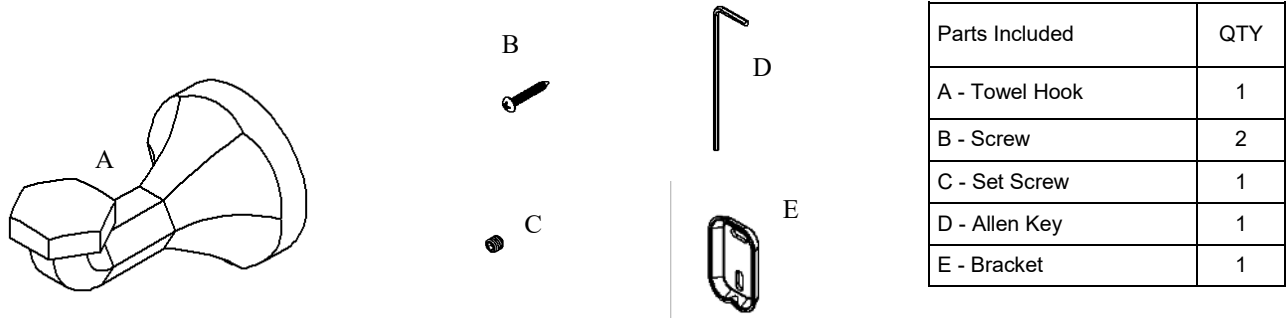

Exhilarating by Design

Volkano Magma Towel Hook Installation Guide

Code: V2213, V2214

Parts Included	QTY
A - Towel Hook	1
B - Screw	2
C - Set Screw	1
D - Allen Key	1
E - Bracket	1

Model #	Description	Finish	Weight (lb)	WxHxD (mm)	WxHxD (Inches)	Metal Type
V2213	Magma Towel Hook	Chrome	0.5	60 x 60 x 95	2.4 x 2.4 x 3.7	Brass
V2214	Magma Towel Hook	Brushed Nickel	0.5	60 x 60 x 95	2.4 x 2.4 x 3.7	Brass