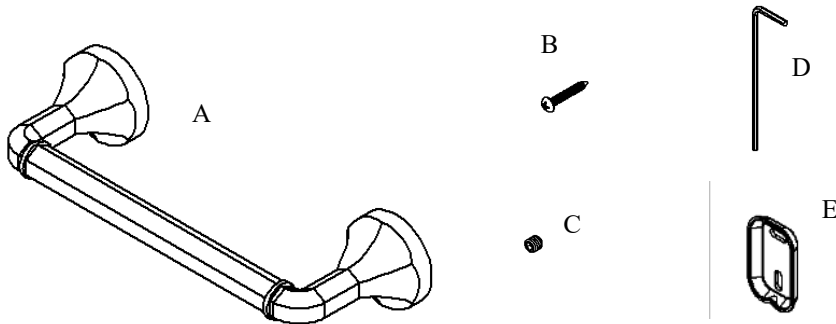

# Volkano Magma 12" Towel Bar Installation Guide

Code: V2123, V2124

Parts Included	QTY
A - Towel Bar	1
B - Screw	4
C - Set Screw	2
D - Allen Key	1
E - Bracket	2

Model #	Description	Finish	Weight (lb)	WxHxD (mm)	WxHxD (Inches)	Metal Type
V2123	Magma 12" Towel Bar	Chrome	1.4	296 x 60 x 90	12 x 2.4 x 3.5	Brass
V2124	Magma 12" Towel Bar	Brushed Nickel	1.4	296 x 60 x 90	12 x 2.4 x 3.5	Brass