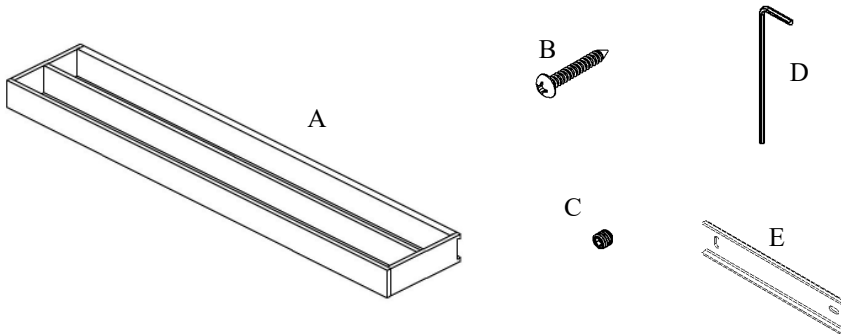

# Volkano Erupt 24" Double Towel Bar

## Installation Guide

Code: V1183, V1184, V1185

| Parts Included       | QTY |
|----------------------|-----|
| A - Double Towel Bar | 1   |
| B - Screw            | 4   |
| C - Set Screw        | 1   |
| D - Allen Key        | 1   |
| E - Bracket          | 1   |

| Model # | Description                | Finish         | Weight (lb) | WxHxD (mm)     | WxHxD (Inches)   | Metal Type |
|---------|----------------------------|----------------|-------------|----------------|------------------|------------|
| V1183   | Erupt 24" Double Towel Bar | Chrome         | 7.75        | 600 x 35 x 115 | 23.5 x 1.5 x 4.5 | Brass      |
| V1184   | Erupt 24" Double Towel Bar | Brushed Nickel | 7.75        | 600 x 35 x 115 | 23.5 x 1.5 x 4.5 | Brass      |
| V1185   | Erupt 24" Double Towel Bar | Matte Black    | 7.75        | 600 x 35 x 115 | 23.5 x 1.5 x 4.5 | Brass      |