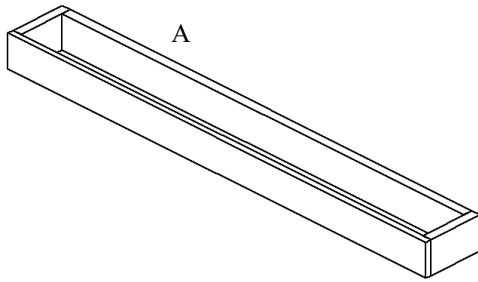

Exhilarating by Design

Volkano Erupt 24" Towel Bar Installation Guide

Code: V1153, V1154, V1155, V1150-BGL, V1150-BGD

Parts Included	QTY
A - Towel Bar	1
B - Screw	4
C - Set Screw	2
D - Allen Key	1
E - Bracket	2

Model #	Description	Finish	Weight (lb)	WxHxD (mm)	WxHxD (Inches)	Metal Type
V1153	Erupt 24" Towel Bar	Chrome	5	600 x 35 x 65	23.5 x 1.5 x 2.5	Brass
V1154	Erupt 24" Towel Bar	Brushed Nickel	5	600 x 35 x 65	23.5 x 1.5 x 2.5	Brass
V1155	Erupt 24" Towel Bar	Matte Black	5	600 x 35 x 65	23.5 x 1.5 x 2.5	Brass
V1150-BGL	Erupt 24" Towel Bar	Brushed Gold Light	5	600 x 35 x 65	23.5 x 1.5 x 2.5	Brass
V1155-BGD	Erupt 24" Towel Bar	Brushed Gold Dark	5	600 x 35 x 65	23.5 x 1.5 x 2.5	Brass