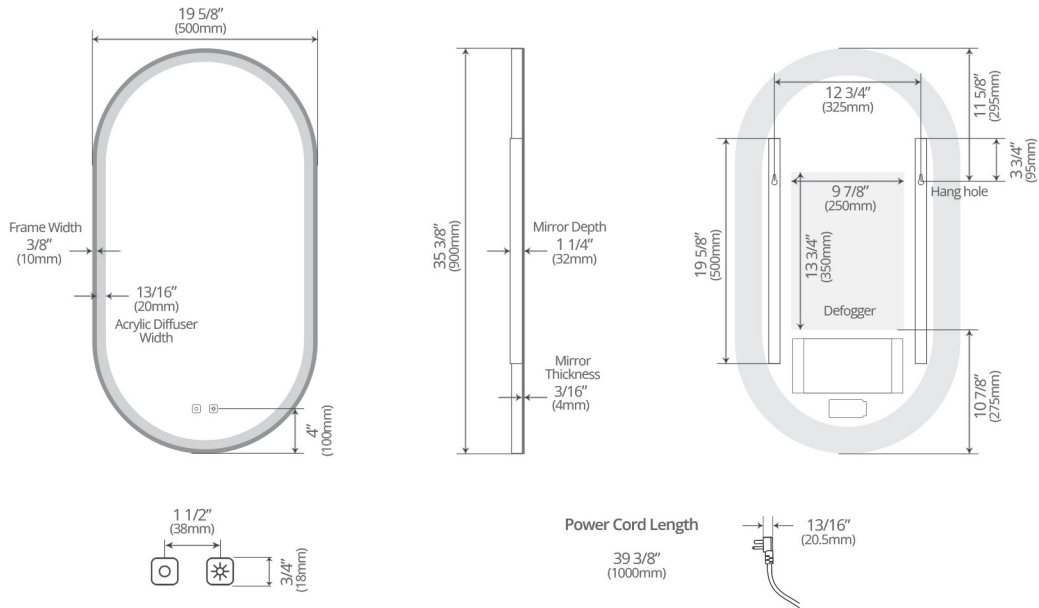

Size (WxHxD):

19 5/8" x 35 3/8" x 1 1/8"
 (500mm x 900mm x 30mm)

Model #	Description	Color Temperature	Lumens	Watts	Volts	Weight (lb)
IK1120.BB	Kiara 20" x 36" LED Mirror - Brushed Bronze	2700K - 6500K	2350	18W	110V	16.5
IK1120.BG	Kiara 20" x 36" LED Mirror - Brushed Gold	2700K - 6500K	2350	18W	110V	16.5
IK1120.MB	Kiara 20" x 36" LED Mirror - Matte Black	2700K - 6500K	2350	18W	110V	16.5

Diagram and measurements:

Touch button details: