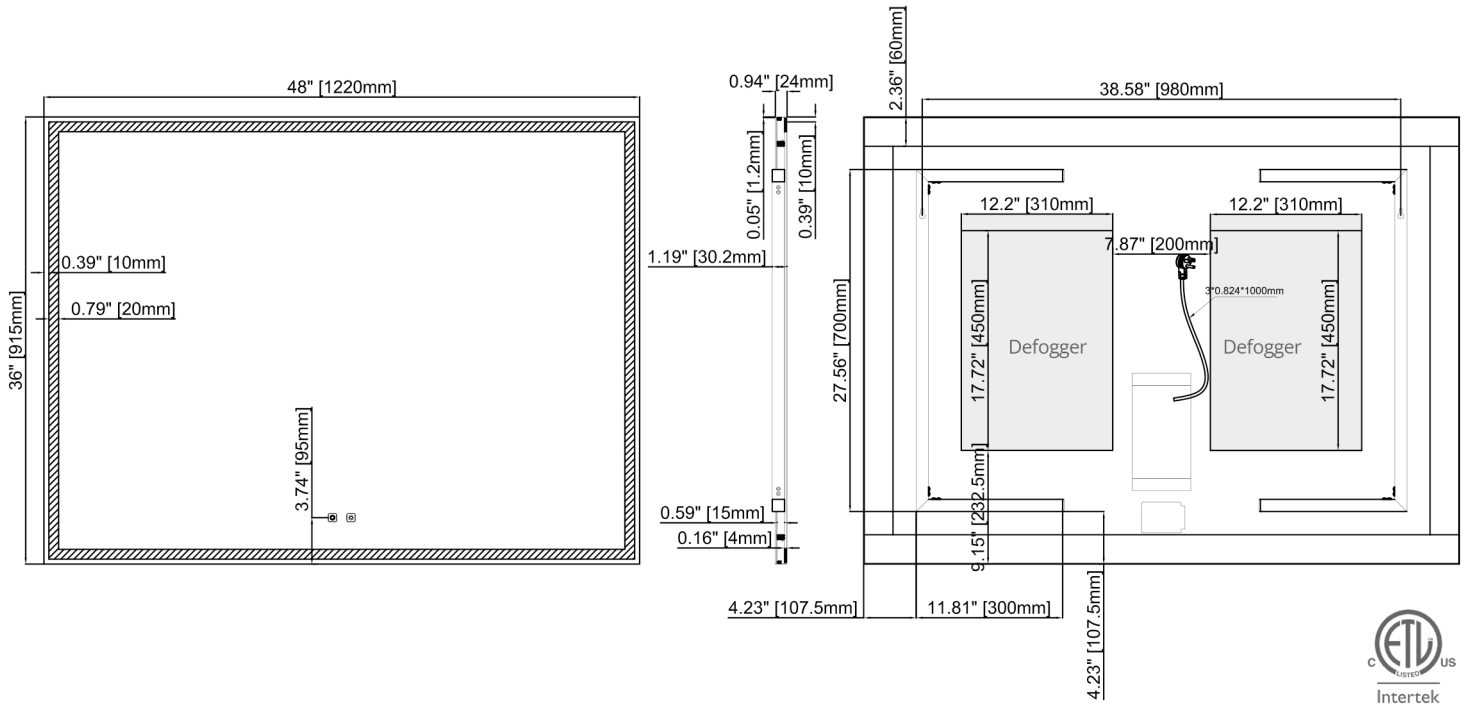

Size (WxHxD):

48" x 36" x 1 1/8"
 (1220mm x 915mm x 30mm)

Model #	Description	Color Temperature	Lumens	Watts	Volts	Weight (lb)
IE1148.BB	Eden 48" x 36" LED Mirror - Brushed Bronze	2700K - 6500K	4700	32W	110V	32.2
IE1148.BG	Eden 48" x 36" LED Mirror - Brushed Gold	2700K - 6500K	4700	32W	110V	32.2
IE1148.MB	Eden 48" x 36" LED Mirror - Matte Black	2700K - 6500K	4700	32W	110V	32.2

Diagram and measurements:

Touch button details: