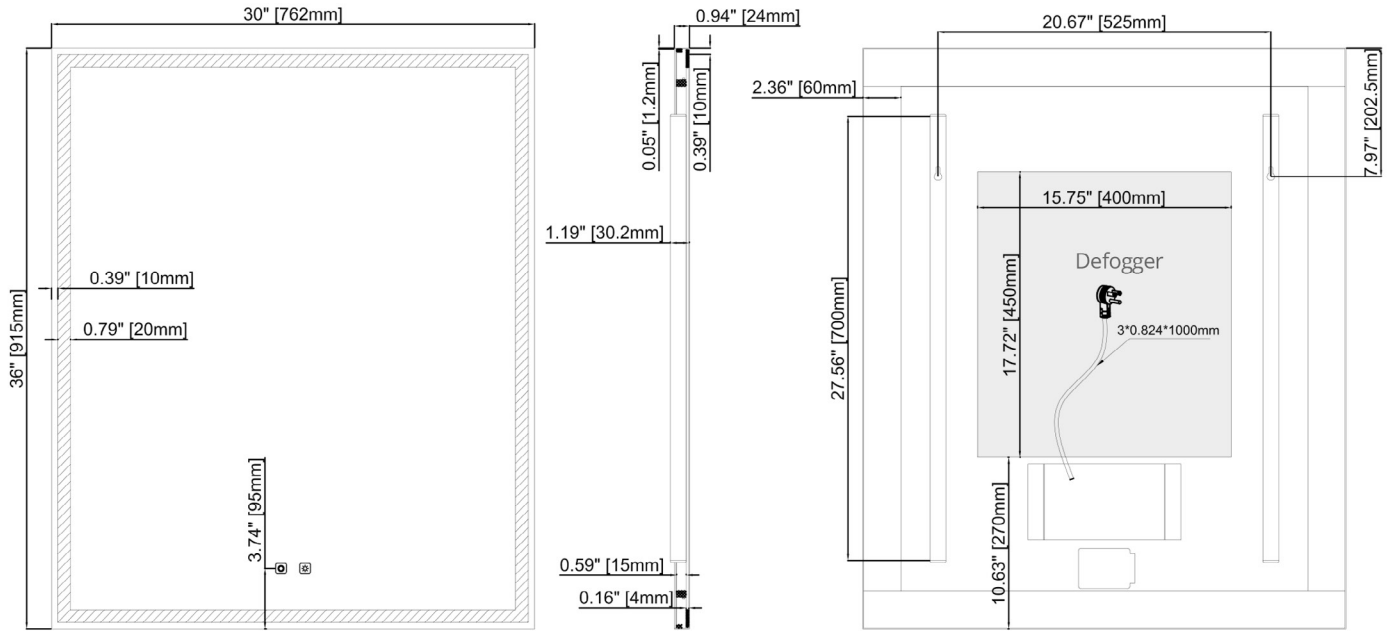

**Size (WxHxD):**

30" x 36" x 1 1/8"  
 (762mm x 915mm x 30mm)

Model #	Description	Color Temperature	Lumens	Watts	Volts	Weight (lb)
IE1130.BB	Eden 30" x 36" LED Mirror - Brushed Bronze	2700K - 6500K	3550	25W	110V	22.9
IE1130.BG	Eden 30" x 36" LED Mirror - Brushed Gold	2700K - 6500K	3550	25W	110V	22.9
IE1130.MB	Eden 30" x 36" LED Mirror - Matte Black	2700K - 6500K	3550	25W	110V	22.9

**Diagram and measurements:**

**Touch button details:**