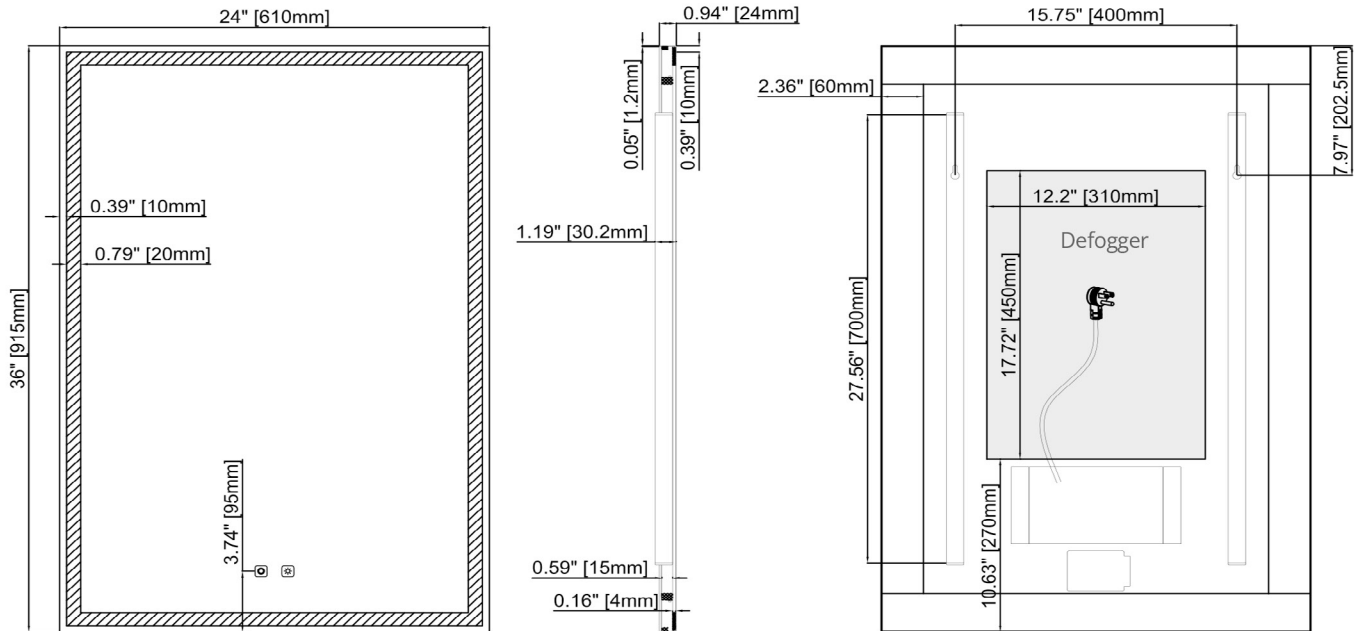

Size (WxHxD):

24" x 36" x 1 1/8"
 (610mm x 915mm x 30mm)

Model #	Description	Color Temperature	Lumens	Watts	Volts	Weight (lb)
IE1124.BB	Eden 24" x 36" LED Mirror - Brushed Bronze	2700K - 6500K	3150	22W	110V	19.4
IE1124.BG	Eden 24" x 36" LED Mirror - Brushed Gold	2700K - 6500K	3150	22W	110V	19.4
IE1124.MB	Eden 24" x 36" LED Mirror - Matte Black	2700K - 6500K	3150	22W	110V	19.4

Diagram and measurements:

Touch button details: