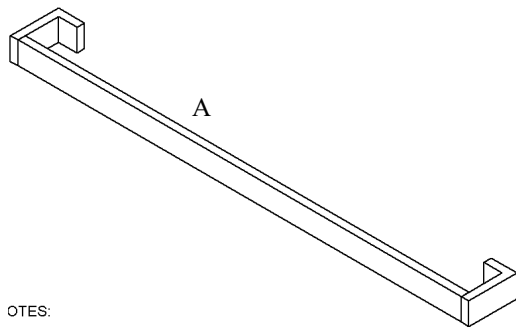

Exhilarating by Design

Volkano Fire 24" Towel Bar Installation Guide

Code: V5153, V5154, V5155, V5150-BGL, V5150-BGD

Parts Included	QTY
A - Towel Bar	1
B - Screw	4
C - Set Screw	2
D - Allen Key	1
E - Bracket	2

NOTES:

Model #	Description	Finish	Weight (lb)	WxHxD (mm)	WxHxD (Inches)	Metal Type
V5153	Fire 24" Towel Bar	Chrome	4	600 x 30 x 65	24 x 1 x 2.5	Brass
V5154	Fire 24" Towel Bar	Brushed Nickel	4	600 x 30 x 65	24 x 1 x 2.5	Brass
V5155	Fire 24" Towel Bar	Matte Black	4	600 x 30 x 65	24 x 1 x 2.5	Brass
V5150-BGL	Fire 24" Towel Bar	Brushed Gold Light	4	600 x 30 x 65	24 x 1 x 2.5	Brass
V5150-BGD	Fire 24" Towel Bar	Brushed Gold Dark	4	600 x 30 x 65	24 x 1 x 2.5	Brass