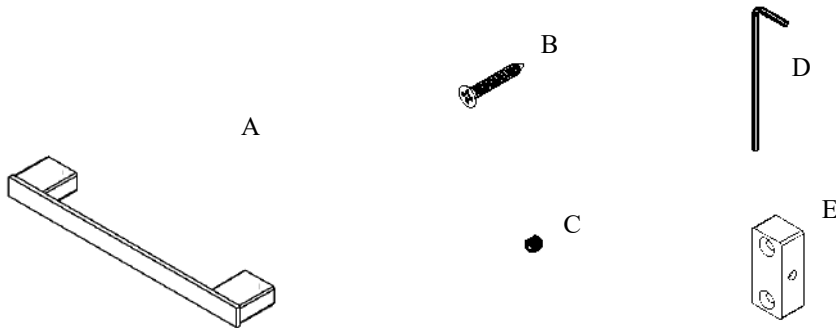

Exhilarating by Design

Volkano Cinder 12" Towel Bar

Installation Guide

Code: V3123, V3124, V3125

Parts Included	QTY
A - 12" Towel Bar	1
B - Screw	4
C - Set Screw	2
D - Allen Key	1
E - Bracket	2

Model #	Description	Finish	Weight (lb)	WxHxD (mm)	WxHxD (Inches)	Metal Type
V3123	Cinder 12" Towel Bar	Chrome	1.25	300 x 22 x 50	11 ¹³ / ₁₆ x 55/ ₆₄ x 1 ³¹ / ₃₂	Brass
V3124	Cinder 12" Towel Bar	Brushed Nickel	1.25	300 x 22 x 50	11 ¹³ / ₁₆ x 55/ ₆₄ x 1 ³¹ / ₃₂	Brass
V3125	Cinder 12" Towel Bar	Matte Black	1.25	300 x 22 x 50	11 ¹³ / ₁₆ x 55/ ₆₄ x 1 ³¹ / ₃₂	Brass