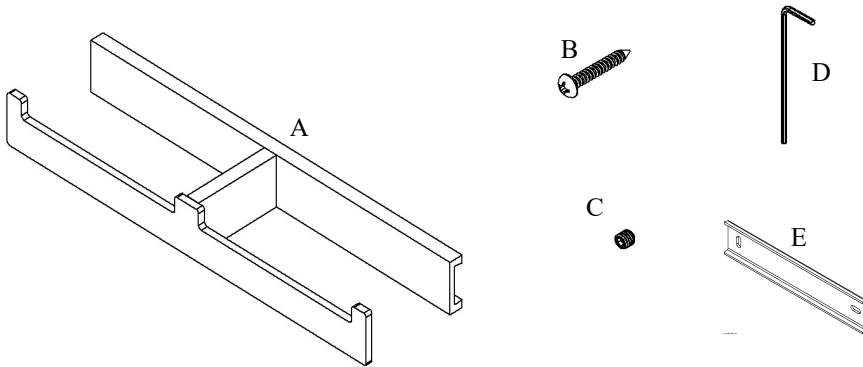

Exhilarating by Design

Volkano Erupt Double Toilet Paper Holder Installation Guide

Code: V1043, V1044, V1045, V1040-BGL, V1040-BGD

Parts Included	QTY
A - Toilet Paper Holder	1
B - Screw	2
C - Set Screw	1
D - Allen Key	1
E - Bracket	1

Model #	Description	Finish	Weight (lb)	WxHxD (mm)	WxHxD (Inches)	Metal Type
V1043	Erupt Double Toilet Paper Holder	Chrome	1.5	300 x 35 x 80	11.75 x 1.5 x 3.25	Brass
V1044	Erupt Double Toilet Paper Holder	Brushed Nickel	1.5	300 x 35 x 80	11.75 x 1.5 x 3.25	Brass
V1045	Erupt Double Toilet Paper Holder	Matte Black	1.5	300 x 35 x 80	11.75 x 1.5 x 3.25	Brass
V1040-BGL	Erupt Double Toilet Paper Holder	Brushed Gold Light	1.5	300 x 35 x 80	11.75 x 1.5 x 3.25	Brass
V1040-BGD	Erupt Double Toilet Paper Holder	Brushed Gold Dark	1.5	300 x 35 x 80	11.75 x 1.5 x 3.25	Brass