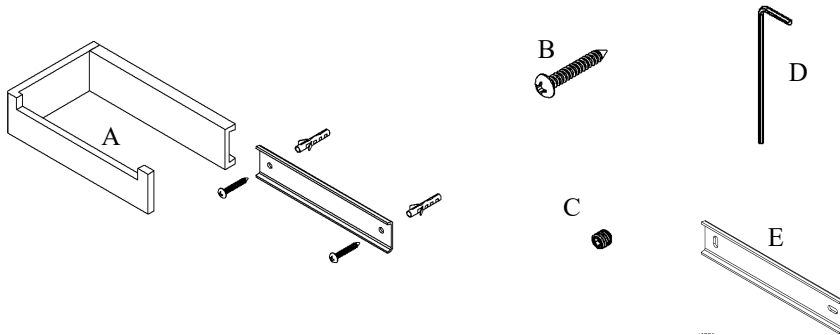

Exhilarating by Design

Volkano Erupt Toilet Paper Holder Installation Guide

Code: V1013, V1014, V1015, V1010-BGL, V1010-BGD

Parts Included	QTY
A - Toilet Paper Holder	1
B - Screw	2
C - Set Screw	1
D - Allen Key	1
E - Bracket	1

Model #	Description	Finish	Weight (lb)	WxHxD (mm)	WxHxD (Inches)	Metal Type
V1013	Erupt Toilet Paper Holder	Chrome	1	145 x 34 x 86	5.5 x 1.3 x 3.4	Brass
V1014	Erupt Toilet Paper Holder	Brushed Nickel	1	145 x 34 x 86	5.5 x 1.3 x 3.4	Brass
V1015	Erupt Toilet Paper Holder	Matte Black	1	145 x 34 x 86	5.5 x 1.3 x 3.4	Brass
V1010-BGL	Erupt Toilet Paper Holder	Brushed Gold Light	1	145 x 34 x 86	5.5 x 1.3 x 3.4	Brass
V1010-BGD	Erupt Toilet Paper Holder	Brushed Gold Dark	1	145 x 34 x 86	5.5 x 1.3 x 3.4	Brass