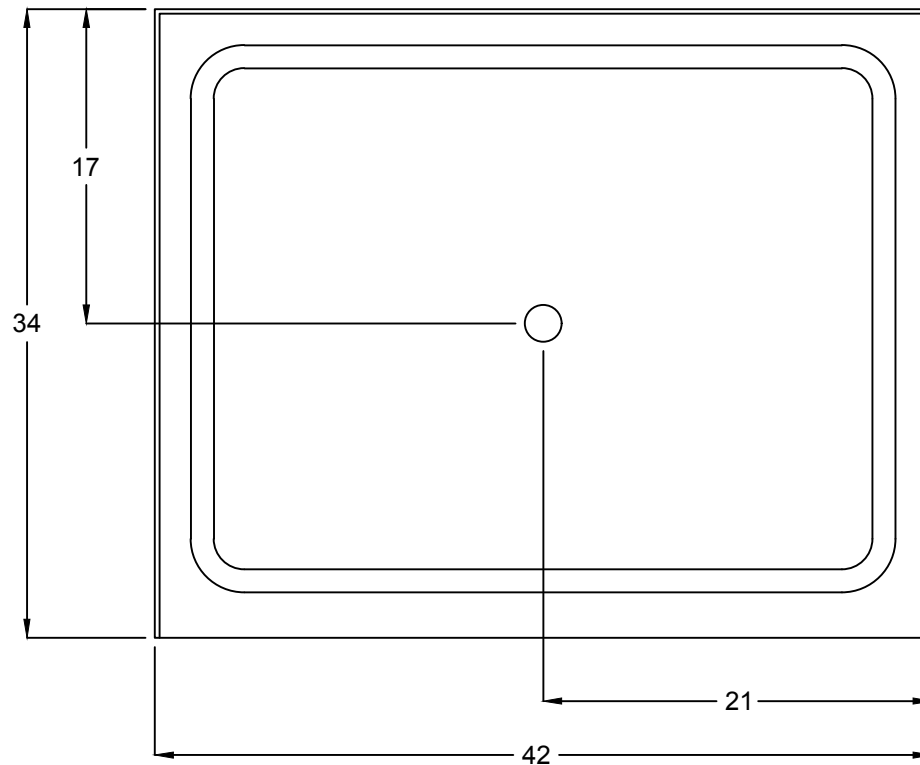

Shower Pan Must Be Set in Mortar Base for Proper Installation

HYDRO SYSTEMS, INC.

29132 Avenue Paine, Valencia, CA 91355
661.775.0686, fax 661.775.0668, www.hydrossystem.com

Note: The information contained on this drawing is the sole property of Hydro Systems, Inc. Any reproduction in part or as a whole without the written permission of Hydro Systems, Inc. is prohibited.

Title: HP 4234

Date: May 11, 2019

Rev: -

Scale: None

Date:

Material: Acrylic or Gelcoat and Fiberglass, 1/4" nominal thickness