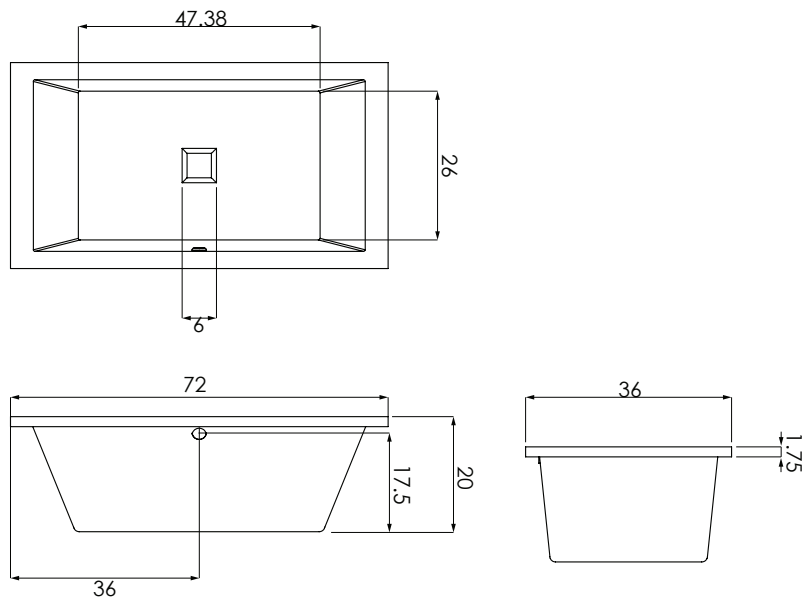

Size:

72.36.20

WATER CAPACITY:

80 Gallons

WEIGHT:

115 - 135 Pounds

MODEL 7248 DIMENSIONS:

- (L)ength- 72"
- (W)idth- 36"
- (H)eight Finish- 20"

ACRYLIC TUB

- Acrylic models finished in 1/8" thick layer of deep lustrous acrylic
- Extra thick reinforced fiberglass
- Integral E-Z level platform facilitates installation
- Integral waste and overflow