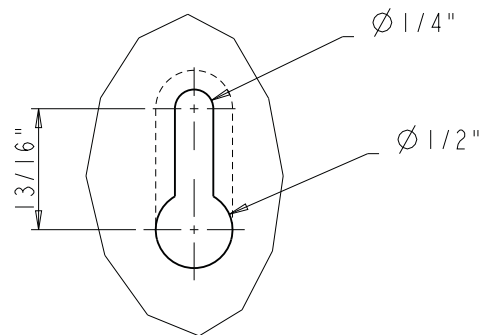

SEE DETAIL A

DETAIL A  
SCALE 4:5

	ITEM#: COR8-6	MATERIAL:
	FINISH:	WEIGHT: 0.000 g
PROPRIETARY AND CONFIDENTIAL		PROJECTION
THE INFORMATION CONTAINED IN THIS DRAWING IS THE SOLE PROPERTY OF HARDWARE RESOURCES INC. ANY REPRODUCTION IN PART OR AS A WHOLE WITHOUT THE WRITTEN PERMISSION OF HARDWARE RESOURCES INC. IS PROHIBITED.	TOLERANCE UNLESS OTHERWISE SPECIFIED: X ±0.20 XX ±0.10 XXX ±0.05 ANGULAR: ±0.5°	UNITS: A4
	DO NOT SCALE DRAWING	DRAWN BY: Hugo.cai
		DATE: 12-24-15
		DATE:
	SHEET: 1 OF 1	REVISION: