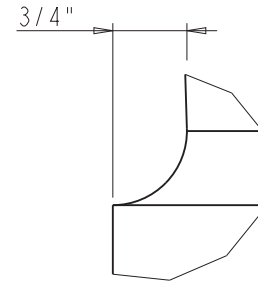

DETAIL A
SCALE 1:2

DETAIL B
SCALE 1:2

	ITEM:	P80-5		MATERIAL:	PTC_MATERIAL_NAME
	FINISH:			WEIGHT:	0.000
PROPRIETARY AND CONFIDENTIAL THE INFORMATION CONTAINED IN THIS DRAWING IS THE SOLE PROPERTY OF HARDWARE RESOURCES INC. ANY REPRODUCTION IN PART OR AS A WHOLE WITHOUT THE WRITTEN PERMISSION OF HARDWARE RESOURCES INC. IS PROHIBITED.	PROJECTION 				
	TOLERANCE UNLESS OTHERWISE SPECIFIED:	UNITS:	DRAWN BY:	DATE:	
	X ±0.20		<i>Hugo.cai</i>	05-07-15	
	X.X ±0.10	SIZE:	APPROVED BY:	DATE:	
X.XX ±0.05	A4				
ANGULAR: ±0.5°	SHEET:	RELEASE LEVEL:	REVISION:		
DO NOT SCALE DRAWING	1 OF 1				