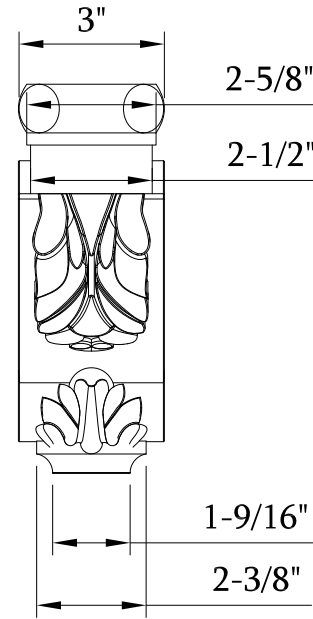

SEE DETAIL A

DETAIL A
SCALE 1:2

hardware resources	ITEM#:	CORE-2		MATERIAL:
	FINISH:			WEIGHT: 9
PROPRIETARY AND CONFIDENTIAL THE INFORMATION CONTAINED IN THIS DRAWING IS THE SOLE PROPERTY OF HARDWARE RESOURCES INC. ANY REPRODUCTION IN PART OR AS A WHOLE WITHOUT THE WRITTEN PERMISSION OF HARDWARE RESOURCES INC. IS PROHIBITED.	TOLERANCE UNLESS OTHERWISE SPECIFIED:	UNIT:	DRAWN BY:	DATE:
	X: MM ±0.20	SIZE:	<i>Alexander.w</i>	09-07-15
	X.X: MM ±0.10		CHECKED BY:	DATE:
	X.XX: MM ±0.05		APPROVED BY:	DATE:
ANGULAR: ±0.5°	DO NOT SCALE DRAWING		PROJECTION:	