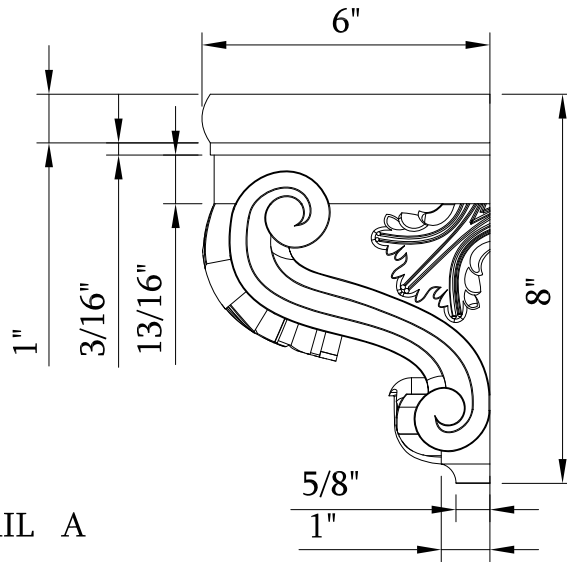

SEE DETAIL A

DETAIL A
SCALE 1:2

hardware resources	ITEM#:	CORE-2		MATERIAL:
	FINISH:			WEIGHT: 9
PROPRIETARY AND CONFIDENTIAL THE INFORMATION CONTAINED IN THIS DRAWING IS THE SOLE PROPERTY OF HARDWARE RESOURCES INC. ANY REPRODUCTION IN PART OR AS A WHOLE WITHOUT THE WRITTEN PERMISSION OF HARDWARE RESOURCES INC. IS PROHIBITED.	TOLERANCE UNLESS OTHERWISE SPECIFIED:	UNIT:	DRAWN BY:	DATE:
	X: MM ±0.20	SIZE:	<i>Alexander.w</i>	09-07-15
	X.X: MM ±0.10		CHECKED BY:	DATE:
	X.XX: MM ±0.05		APPROVED BY:	DATE:
ANGULAR: ±0.5°	DO NOT SCALE DRAWING		PROJECTION:	