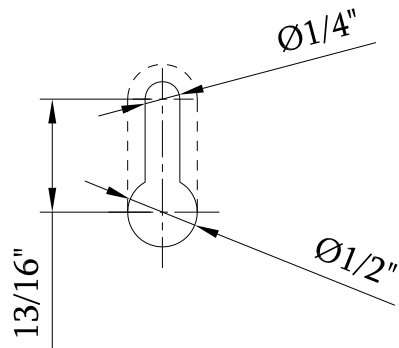

SEE DETAIL A

DETAIL A
SCALE 1:2

hardware resources	ITEM#:	CORE-2		MATERIAL:
	FINISH:			WEIGHT: 9
PROPRIETARY AND CONFIDENTIAL THE INFORMATION CONTAINED IN THIS DRAWING IS THE SOLE PROPERTY OF HARDWARE RESOURCES INC. ANY REPRODUCTION IN PART OR AS A WHOLE WITHOUT THE WRITTEN PERMISSION OF HARDWARE RESOURCES INC. IS PROHIBITED.	TOLERANCE UNLESS OTHERWISE SPECIFIED:	UNIT:	DRAWN BY:	DATE:
	X: MM ±0.20	SIZE:	<i>Alexander.w</i>	09-07-15
	X.X: MM ±0.10		CHECKED BY:	DATE:
	X.XX: MM ±0.05		APPROVED BY:	DATE:
ANGULAR: ±0.5°	DO NOT SCALE DRAWING		PROJECTION:	