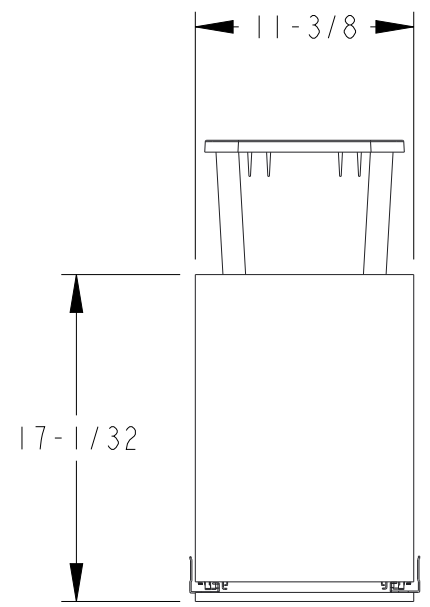

C

B

B

A

A

ITEM NUMBER	DESCRIPTION
CAN-WBMS35B	BLACK SINGLE 35QT
CAN-WBMS35WH	WHITE SINGLE 35QT
CAN-WBMS35G	GREY SINGLE 35QT

DRAWING NUMBER		REV
CAN-WBM		B
SIZE	SCALE	SHEET
A3	1:10	2 / 5
DOCUMENT STATUS		In Work

ITEM NUMBER	DESCRIPTION
CAN-WBMD35B	BLACK DOUBLE 35QT
CAN-WBMD35WH	WHITE DOUBLE 35QT
CAN-WBMD35G	GREY DOUBLE 35QT

DRAWING NUMBER		REV
CAN-WBM		B
SIZE	SCALE	SHEET
A3	1:10	3 / 5
DOCUMENT STATUS		In Work

8 7 6 5 4 3 2 1

F
E
D
C
B
A

ITEM NUMBER	DESCRIPTION
CAN-WBMS50B	BLACK SINGLE 50QT
CAN-WBMS50WH	WHITE SINGLE 50QT
CAN-WBMS50G	GREY SINGLE 50QT

DRAWING NUMBER		REV
CAN-WBM		B
SIZE	SCALE	SHEET
A3	1:10	4 / 5
DOCUMENT STATUS		In Work

8 7 6 5 4 3 2 1

8 7 6 5 4 3 2 1

F
E
D
C
B
A

ITEM NUMBER	DESCRIPTION
CAN-WBMD50B	BLACK DOUBLE 50QT
CAN-WBMD50WH	WHITE DOUBLE 50QT
CAN-WBMD50G	GREY DOUBLE 50QT

DRAWING NUMBER		REV
CAN-WBM		B
SIZE	SCALE	SHEET
A3	1:10	5 / 5
DOCUMENT STATUS		In Work