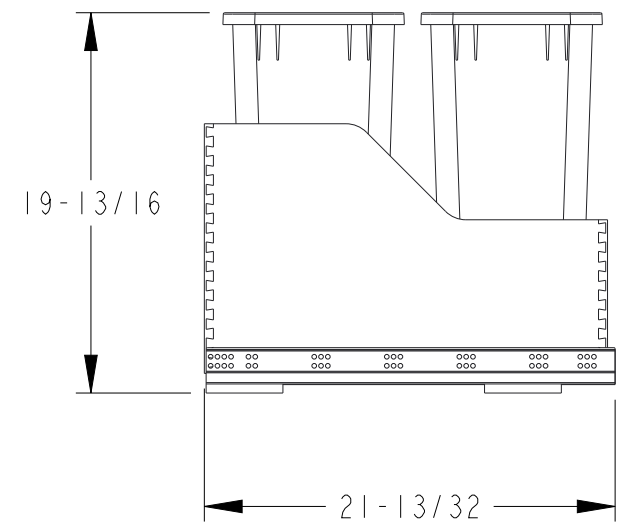

C

B

B

A

A

ITEM NUMBER	DESCRIPTION
CAN-WBMS35B	BLACK SINGLE 35QT
CAN-WBMS35WH	WHITE SINGLE 35QT
CAN-WBMS35G	GREY SINGLE 35QT

DRAWING NUMBER		REV
CAN-WBM		B
SIZE	SCALE	SHEET
A3	1:10	2 / 5
DOCUMENT STATUS		In Work

ITEM NUMBER	DESCRIPTION
CAN-WBMD35B	BLACK DOUBLE 35QT
CAN-WBMD35WH	WHITE DOUBLE 35QT
CAN-WBMD35G	GREY DOUBLE 35QT

DRAWING NUMBER		REV
CAN-WBM		B
SIZE	SCALE	SHEET
A3	1:10	3 / 5
DOCUMENT STATUS		In Work

8 7 6 5 4 3 2 1

8 7 6 5 4 3 2 1

8 7 6 5 4 3 2 1

F
E
D
C
B
A

ITEM NUMBER	DESCRIPTION
CAN-WBMD50B	BLACK DOUBLE 50QT
CAN-WBMD50WH	WHITE DOUBLE 50QT
CAN-WBMD50G	GREY DOUBLE 50QT

DRAWING NUMBER		REV
CAN-WBM		B
SIZE	SCALE	SHEET
A3	1:10	5 / 5
DOCUMENT STATUS		In Work