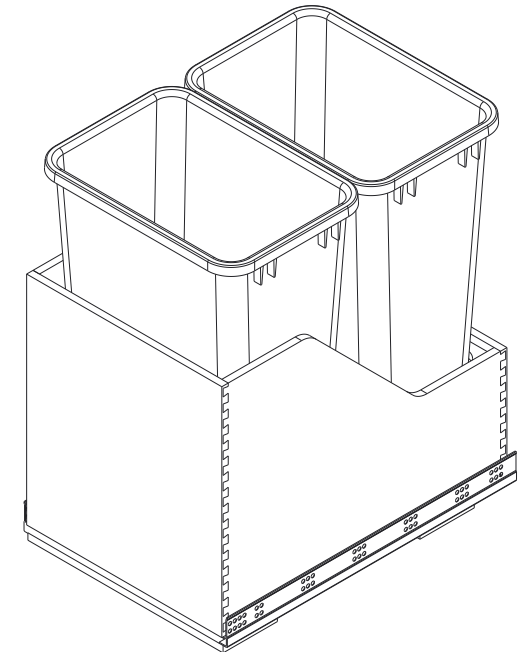

ITEM NUMBER	DESCRIPTION
CAN-WBMD35B	BLACK DOUBLE 35QT
CAN-WBMD35WH	WHITE DOUBLE 35QT
CAN-WBMD35G	GREY DOUBLE 35QT

DRAWING NUMBER		REV
CAN-WBM		B
SIZE	SCALE	SHEET
A3	1:10	3 / 5
DOCUMENT STATUS		In Work

8 7 6 5 4 3 2 1

F
E
D
C
B
A

ITEM NUMBER	DESCRIPTION
CAN-WBMS50B	BLACK SINGLE 50QT
CAN-WBMS50WH	WHITE SINGLE 50QT
CAN-WBMS50G	GREY SINGLE 50QT

DRAWING NUMBER		REV
CAN-WBM		B
SIZE	SCALE	SHEET
A3	1:10	4 / 5
DOCUMENT STATUS		In Work

8 7 6 5 4 3 2 1

8 7 6 5 4 3 2 1

F
E
D
C
B
A

ITEM NUMBER	DESCRIPTION
CAN-WBMD50B	BLACK DOUBLE 50QT
CAN-WBMD50WH	WHITE DOUBLE 50QT
CAN-WBMD50G	GREY DOUBLE 50QT

DRAWING NUMBER		REV
CAN-WBM		B
SIZE	SCALE	SHEET
A3	1:10	5 / 5
DOCUMENT STATUS		In Work