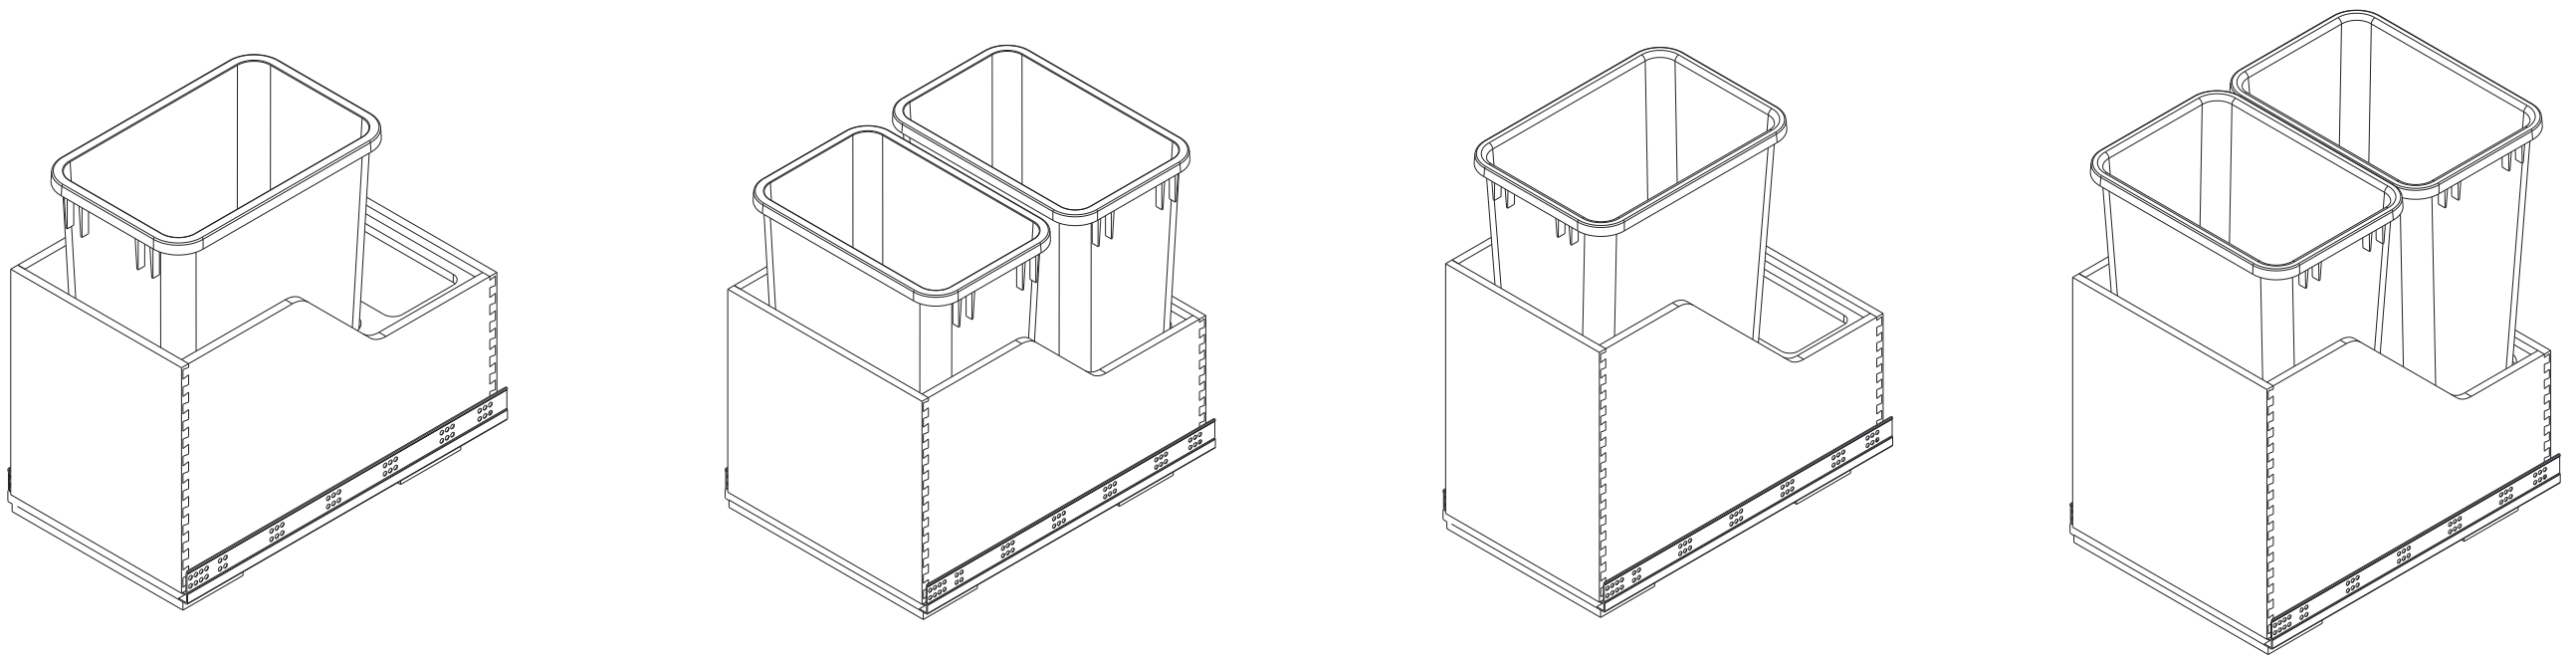

8 7 6 5 4 3 2 1

F
E
D
C
B
A

DOCUMENT STATUS	In Work
DIMENSIONS OR FEATURES WITH * ARE CRITICAL	
HARDWARE RESOURCES RESERVES THE RIGHT TO CHANGE SPECIFICATIONS WITHOUT NOTICE. IN CASE OF A DISCREPANCY, ACTUAL PART GEOMETRY SUPERSEDES THIS DOCUMENT.	
THE INFORMATION CONTAINED WITHIN THIS DRAWING IS THE SOLE PROPERTY OF HARDWARE RESOURCES INC. ANY REPRODUCTION IN PART OR WHOLE WITHOUT WRITTEN PERMISSION OF HARDWARE RESOURCES INC. IS PROHIBITED.	

C

B

B

A

A

ITEM NUMBER	DESCRIPTION
CAN-WBMS35B	BLACK SINGLE 35QT
CAN-WBMS35WH	WHITE SINGLE 35QT
CAN-WBMS35G	GREY SINGLE 35QT

DRAWING NUMBER		REV
CAN-WBM		B
SIZE	SCALE	SHEET
A3	1:10	2 / 5
DOCUMENT STATUS		In Work

ITEM NUMBER	DESCRIPTION
CAN-WBMD35B	BLACK DOUBLE 35QT
CAN-WBMD35WH	WHITE DOUBLE 35QT
CAN-WBMD35G	GREY DOUBLE 35QT

DRAWING NUMBER		REV
CAN-WBM		B
SIZE	SCALE	SHEET
A3	1:10	3 / 5
DOCUMENT STATUS		In Work

8 7 6 5 4 3 2 1