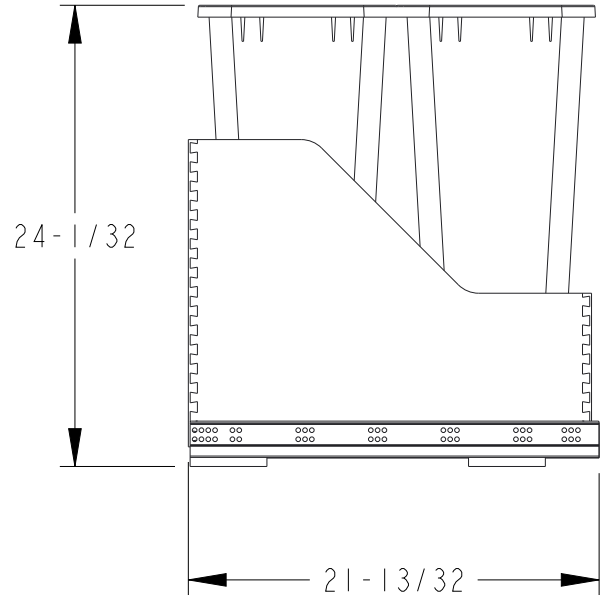

ITEM NUMBER	DESCRIPTION
CAN-WBMD35B	BLACK DOUBLE 35QT
CAN-WBMD35WH	WHITE DOUBLE 35QT
CAN-WBMD35G	GREY DOUBLE 35QT

DRAWING NUMBER		REV
CAN-WBM		B
SIZE	SCALE	SHEET
A3	1:10	3 / 5
DOCUMENT STATUS		In Work

8 7 6 5 4 3 2 1

F
E
D
C
B
A

ITEM NUMBER	DESCRIPTION
CAN-WBMS50B	BLACK SINGLE 50QT
CAN-WBMS50WH	WHITE SINGLE 50QT
CAN-WBMS50G	GREY SINGLE 50QT

DRAWING NUMBER		REV
CAN-WBM		B
SIZE	SCALE	SHEET
A3	1:10	4 / 5
DOCUMENT STATUS		In Work

8 7 6 5 4 3 2 1

8 7 6 5 4 3 2 1

F
E
D
C
B
A

ITEM NUMBER	DESCRIPTION
CAN-WBMD50B	BLACK DOUBLE 50QT
CAN-WBMD50WH	WHITE DOUBLE 50QT
CAN-WBMD50G	GREY DOUBLE 50QT

DRAWING NUMBER		REV
CAN-WBM		B
SIZE	SCALE	SHEET
A3	1:10	5 / 5
DOCUMENT STATUS		In Work