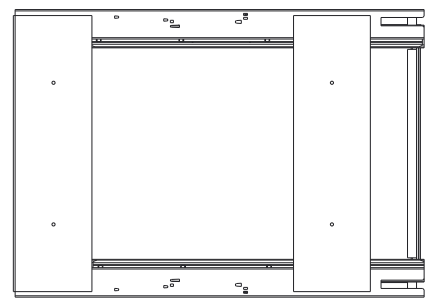

8 7 6 5 4 3 2 1

F
E
D
C
B
A

ITEM NUMBER	DESCRIPTION
CAN-WBMD50B	BLACK DOUBLE 50QT
CAN-WBMD50WH	WHITE DOUBLE 50QT
CAN-WBMD50G	GREY DOUBLE 50QT

DRAWING NUMBER		REV
CAN-WBM		B
SIZE	SCALE	SHEET
A3	1:10	5 / 5
DOCUMENT STATUS		In Work

8 7 6 5 4 3 2 1