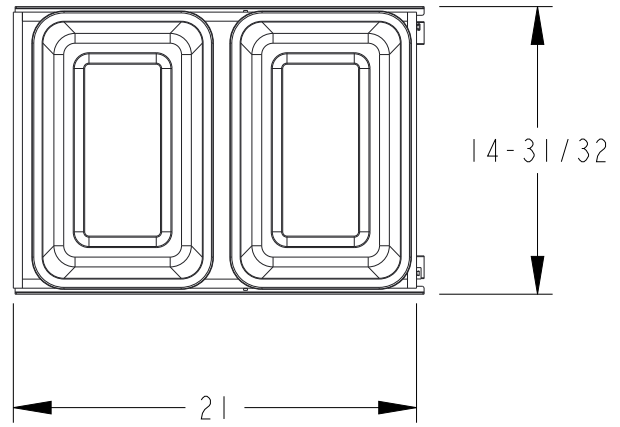

C

B

B

A

A

ITEM NUMBER	DESCRIPTION
CAN-WBMS35B	BLACK SINGLE 35QT
CAN-WBMS35WH	WHITE SINGLE 35QT
CAN-WBMS35G	GREY SINGLE 35QT

DRAWING NUMBER		REV
CAN-WBM		B
SIZE	SCALE	SHEET
A3	1:10	2 / 5
DOCUMENT STATUS		In Work

ITEM NUMBER	DESCRIPTION
CAN-WBMD35B	BLACK DOUBLE 35QT
CAN-WBMD35WH	WHITE DOUBLE 35QT
CAN-WBMD35G	GREY DOUBLE 35QT

DRAWING NUMBER		REV
CAN-WBM		B
SIZE	SCALE	SHEET
A3	1:10	3 / 5
DOCUMENT STATUS		In Work

8 7 6 5 4 3 2 1

8 7 6 5 4 3 2 1

8 7 6 5 4 3 2 1

F
E
D
C
B
A

ITEM NUMBER	DESCRIPTION
CAN-WBMD50B	BLACK DOUBLE 50QT
CAN-WBMD50WH	WHITE DOUBLE 50QT
CAN-WBMD50G	GREY DOUBLE 50QT

DRAWING NUMBER		REV
CAN-WBM		B
SIZE	SCALE	SHEET
A3	1:10	5 / 5
DOCUMENT STATUS		In Work