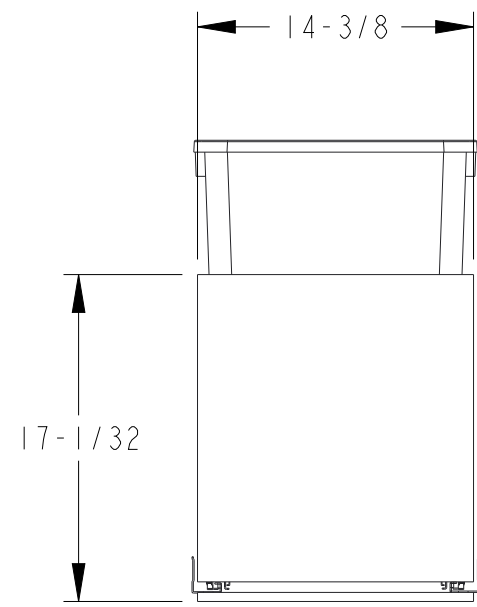

C

B

B

A

A

ITEM NUMBER	DESCRIPTION
CAN-WBMS35B	BLACK SINGLE 35QT
CAN-WBMS35WH	WHITE SINGLE 35QT
CAN-WBMS35G	GREY SINGLE 35QT

DRAWING NUMBER		REV
CAN-WBM		B
SIZE	SCALE	SHEET
A3	1:10	2 / 5
DOCUMENT STATUS		In Work

ITEM NUMBER	DESCRIPTION
CAN-WBMD35B	BLACK DOUBLE 35QT
CAN-WBMD35WH	WHITE DOUBLE 35QT
CAN-WBMD35G	GREY DOUBLE 35QT

DRAWING NUMBER		REV
CAN-WBM		B
SIZE	SCALE	SHEET
A3	1:10	3 / 5
DOCUMENT STATUS		In Work

8 7 6 5 4 3 2 1

F
E
D
C
B
A

ITEM NUMBER	DESCRIPTION
CAN-WBMS50B	BLACK SINGLE 50QT
CAN-WBMS50WH	WHITE SINGLE 50QT
CAN-WBMS50G	GREY SINGLE 50QT

DRAWING NUMBER		REV
CAN-WBM		B
SIZE	SCALE	SHEET
A3	1:10	4 / 5
DOCUMENT STATUS		In Work

8 7 6 5 4 3 2 1

8 7 6 5 4 3 2 1

F
E
D
C
B
A

ITEM NUMBER	DESCRIPTION
CAN-WBMD50B	BLACK DOUBLE 50QT
CAN-WBMD50WH	WHITE DOUBLE 50QT
CAN-WBMD50G	GREY DOUBLE 50QT

DRAWING NUMBER		REV
CAN-WBM		B
SIZE	SCALE	SHEET
A3	1:10	5 / 5
DOCUMENT STATUS		In Work