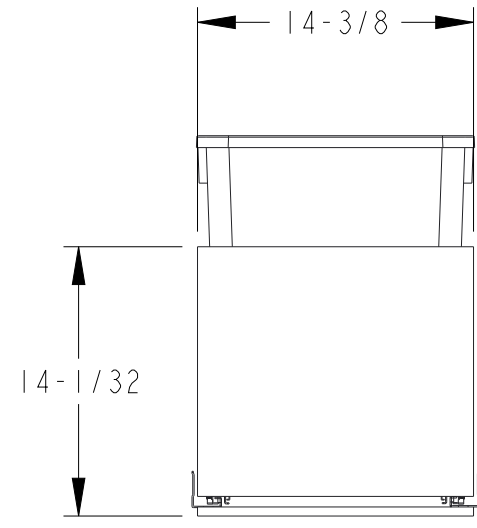

C

B

B

A

A

ITEM NUMBER	DESCRIPTION
CAN-WBMS35B	BLACK SINGLE 35QT
CAN-WBMS35WH	WHITE SINGLE 35QT
CAN-WBMS35G	GREY SINGLE 35QT

DRAWING NUMBER		REV
CAN-WBM		B
SIZE	SCALE	SHEET
A3	1:10	2 / 5
DOCUMENT STATUS		In Work

ITEM NUMBER	DESCRIPTION
CAN-WBMD35B	BLACK DOUBLE 35QT
CAN-WBMD35WH	WHITE DOUBLE 35QT
CAN-WBMD35G	GREY DOUBLE 35QT

DRAWING NUMBER		REV
CAN-WBM		B
SIZE	SCALE	SHEET
A3	1:10	3 / 5
DOCUMENT STATUS		In Work

8 7 6 5 4 3 2 1

F
E
D
C
B
A

ITEM NUMBER	DESCRIPTION
CAN-WBMS50B	BLACK SINGLE 50QT
CAN-WBMS50WH	WHITE SINGLE 50QT
CAN-WBMS50G	GREY SINGLE 50QT

DRAWING NUMBER		REV
CAN-WBM		B
SIZE	SCALE	SHEET
A3	1:10	4 / 5
DOCUMENT STATUS		In Work

8 7 6 5 4 3 2 1

8 7 6 5 4 3 2 1

F
E
D
C
B
A

ITEM NUMBER	DESCRIPTION
CAN-WBMD50B	BLACK DOUBLE 50QT
CAN-WBMD50WH	WHITE DOUBLE 50QT
CAN-WBMD50G	GREY DOUBLE 50QT

DRAWING NUMBER		REV
CAN-WBM		B
SIZE	SCALE	SHEET
A3	1:10	5 / 5
DOCUMENT STATUS		In Work