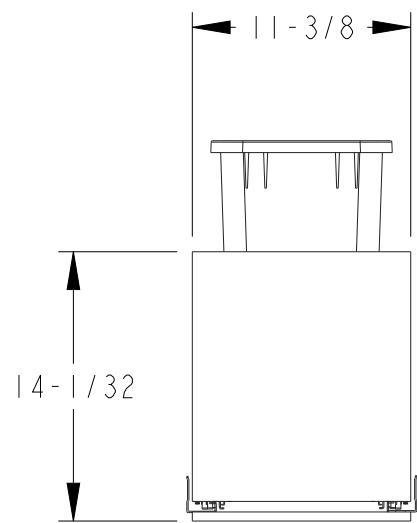

C

B

B

A

A

ITEM NUMBER	DESCRIPTION
CAN-WBMS35B	BLACK SINGLE 35QT
CAN-WBMS35WH	WHITE SINGLE 35QT
CAN-WBMS35G	GREY SINGLE 35QT

DRAWING NUMBER		REV
CAN-WBM		B
SIZE	SCALE	SHEET
A3	1:10	2 / 5
DOCUMENT STATUS		In Work

ITEM NUMBER	DESCRIPTION
CAN-WBMD35B	BLACK DOUBLE 35QT
CAN-WBMD35WH	WHITE DOUBLE 35QT
CAN-WBMD35G	GREY DOUBLE 35QT

DRAWING NUMBER		REV
CAN-WBM		B
SIZE	SCALE	SHEET
A3	1:10	3 / 5
DOCUMENT STATUS		In Work

8 7 6 5 4 3 2 1

F
E
D
C
B
A

ITEM NUMBER	DESCRIPTION
CAN-WBMS50B	BLACK SINGLE 50QT
CAN-WBMS50WH	WHITE SINGLE 50QT
CAN-WBMS50G	GREY SINGLE 50QT

DRAWING NUMBER		REV
CAN-WBM		B
SIZE	SCALE	SHEET
A3	1:10	4 / 5
DOCUMENT STATUS		In Work

8 7 6 5 4 3 2 1

8 7 6 5 4 3 2 1

F
E
D
C
B
A

ITEM NUMBER	DESCRIPTION
CAN-WBMD50B	BLACK DOUBLE 50QT
CAN-WBMD50WH	WHITE DOUBLE 50QT
CAN-WBMD50G	GREY DOUBLE 50QT

DRAWING NUMBER		REV
CAN-WBM		B
SIZE	SCALE	SHEET
A3	1:10	5 / 5
DOCUMENT STATUS		In Work