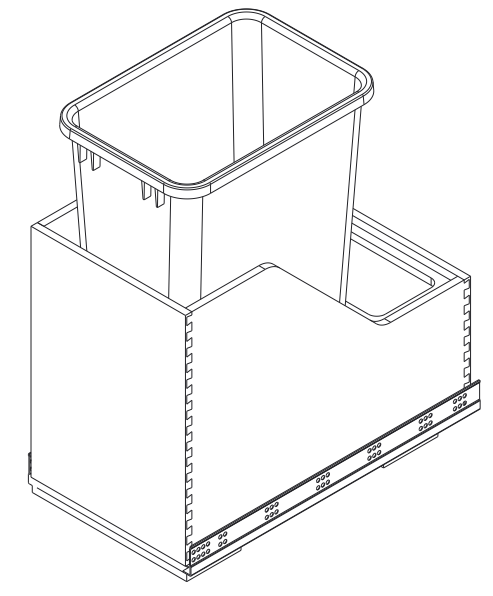

8 7 6 5 4 3 2 1

F
E
D
C
B
A

ITEM NUMBER	DESCRIPTION
CAN-WBMS50B	BLACK SINGLE 50QT
CAN-WBMS50WH	WHITE SINGLE 50QT
CAN-WBMS50G	GREY SINGLE 50QT

DRAWING NUMBER		REV
CAN-WBM		B
SIZE	SCALE	SHEET
A3	1:10	4 / 5
DOCUMENT STATUS		In Work

8 7 6 5 4 3 2 1