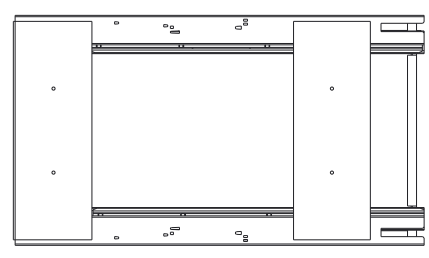

8 7 6 5 4 3 2 1

F
E
D
C
B
A

ITEM NUMBER	DESCRIPTION
CAN-WBMS50B	BLACK SINGLE 50QT
CAN-WBMS50WH	WHITE SINGLE 50QT
CAN-WBMS50G	GREY SINGLE 50QT

DRAWING NUMBER		REV
CAN-WBM		B
SIZE	SCALE	SHEET
A3	1:10	4 / 5
DOCUMENT STATUS		In Work

8 7 6 5 4 3 2 1