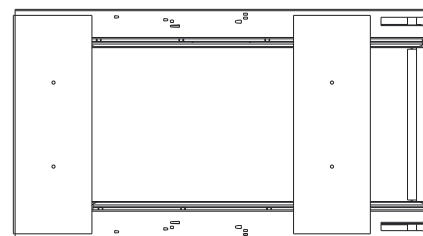

C

B

B

A

A

ITEM NUMBER	DESCRIPTION
CAN-WBMS35B	BLACK SINGLE 35QT
CAN-WBMS35WH	WHITE SINGLE 35QT
CAN-WBMS35G	GREY SINGLE 35QT

DRAWING NUMBER		REV
CAN-WBM		B
SIZE	SCALE	SHEET
A3	1:10	2 / 5
DOCUMENT STATUS		In Work