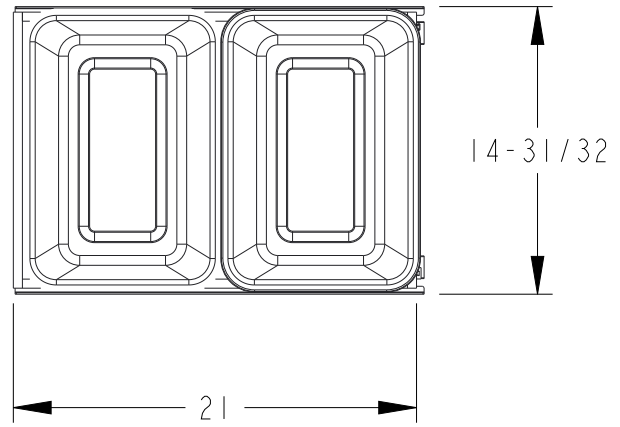

ITEM NUMBER	DESCRIPTION
CAN-WBMD35B	BLACK DOUBLE 35QT
CAN-WBMD35WH	WHITE DOUBLE 35QT
CAN-WBMD35G	GREY DOUBLE 35QT

DRAWING NUMBER		REV
CAN-WBM		B
SIZE	SCALE	SHEET
A3	1:10	3 / 5
DOCUMENT STATUS		In Work

8 7 6 5 4 3 2 1

F
E
D
C
B
A

ITEM NUMBER	DESCRIPTION
CAN-WBMS50B	BLACK SINGLE 50QT
CAN-WBMS50WH	WHITE SINGLE 50QT
CAN-WBMS50G	GREY SINGLE 50QT

DRAWING NUMBER		REV
CAN-WBM		B
SIZE	SCALE	SHEET
A3	1:10	4 / 5
DOCUMENT STATUS		In Work

8 7 6 5 4 3 2 1

8 7 6 5 4 3 2 1

F
E
D
C
B
A

ITEM NUMBER	DESCRIPTION
CAN-WBMD50B	BLACK DOUBLE 50QT
CAN-WBMD50WH	WHITE DOUBLE 50QT
CAN-WBMD50G	GREY DOUBLE 50QT

DRAWING NUMBER		REV
CAN-WBM		B
SIZE	SCALE	SHEET
A3	1:10	5 / 5
DOCUMENT STATUS		In Work