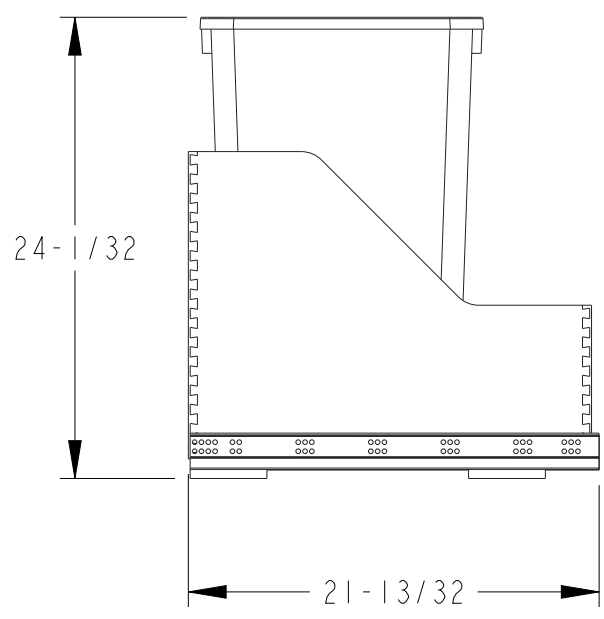

8 7 6 5 4 3 2 1

F
E
D
C
B
A

ITEM NUMBER	DESCRIPTION
CAN-WBMS50B	BLACK SINGLE 50QT
CAN-WBMS50WH	WHITE SINGLE 50QT
CAN-WBMS50G	GREY SINGLE 50QT

DRAWING NUMBER		REV
CAN-WBM		B
SIZE	SCALE	SHEET
A3	1:10	4 / 5
DOCUMENT STATUS		In Work

8 7 6 5 4 3 2 1