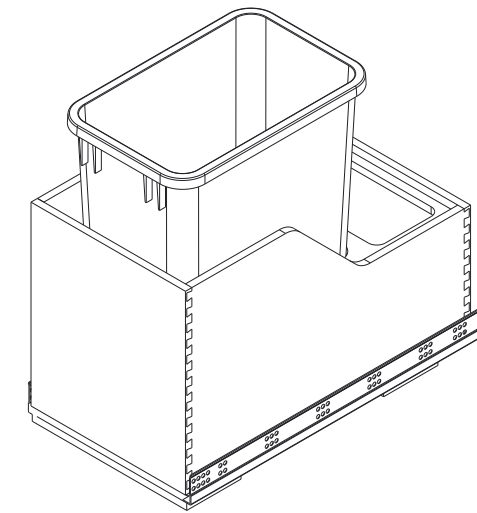

C

B

B

A

A

ITEM NUMBER	DESCRIPTION
CAN-WBMS35B	BLACK SINGLE 35QT
CAN-WBMS35WH	WHITE SINGLE 35QT
CAN-WBMS35G	GREY SINGLE 35QT

DRAWING NUMBER		REV
CAN-WBM		B
SIZE	SCALE	SHEET
A3	1:10	2 / 5
DOCUMENT STATUS		In Work