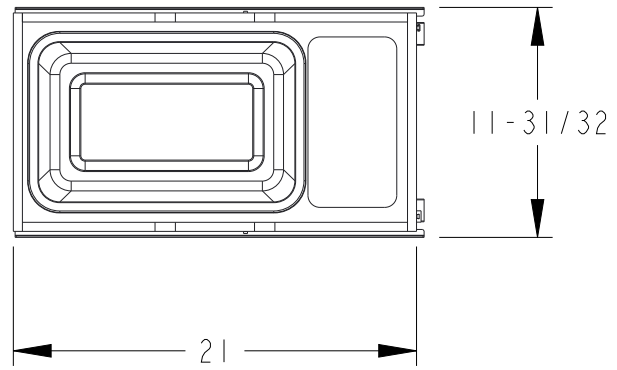

C

B

B

A

A

ITEM NUMBER	DESCRIPTION
CAN-WBMS35B	BLACK SINGLE 35QT
CAN-WBMS35WH	WHITE SINGLE 35QT
CAN-WBMS35G	GREY SINGLE 35QT

DRAWING NUMBER		REV
CAN-WBM		B
SIZE	SCALE	SHEET
A3	1:10	2 / 5
DOCUMENT STATUS		In Work

ITEM NUMBER	DESCRIPTION
CAN-WBMD35B	BLACK DOUBLE 35QT
CAN-WBMD35WH	WHITE DOUBLE 35QT
CAN-WBMD35G	GREY DOUBLE 35QT

DRAWING NUMBER		REV
CAN-WBM		B
SIZE	SCALE	SHEET
A3	1:10	3 / 5
DOCUMENT STATUS		In Work

8 7 6 5 4 3 2 1

8 7 6 5 4 3 2 1

8 7 6 5 4 3 2 1

F
E
D
C
B
A

ITEM NUMBER	DESCRIPTION
CAN-WBMD50B	BLACK DOUBLE 50QT
CAN-WBMD50WH	WHITE DOUBLE 50QT
CAN-WBMD50G	GREY DOUBLE 50QT

DRAWING NUMBER		REV
CAN-WBM		B
SIZE	SCALE	SHEET
A3	1:10	5 / 5
DOCUMENT STATUS		In Work