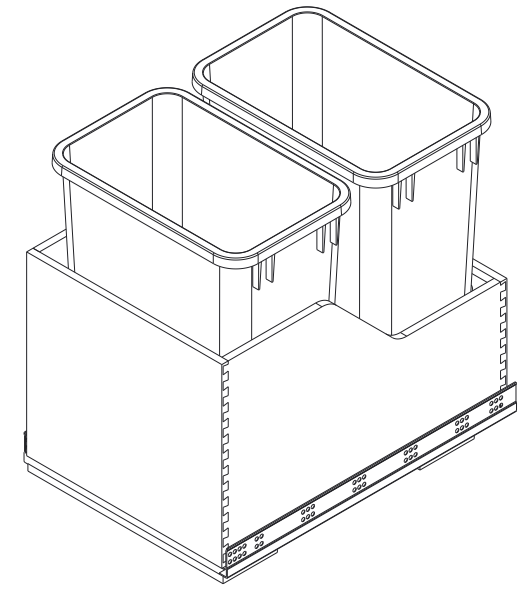

ITEM NUMBER	DESCRIPTION
CAN-WBMD35B	BLACK DOUBLE 35QT
CAN-WBMD35WH	WHITE DOUBLE 35QT
CAN-WBMD35G	GREY DOUBLE 35QT

DRAWING NUMBER		REV
CAN-WBM		B
SIZE	SCALE	SHEET
A3	1:10	3 / 5
DOCUMENT STATUS		In Work

8 7 6 5 4 3 2 1