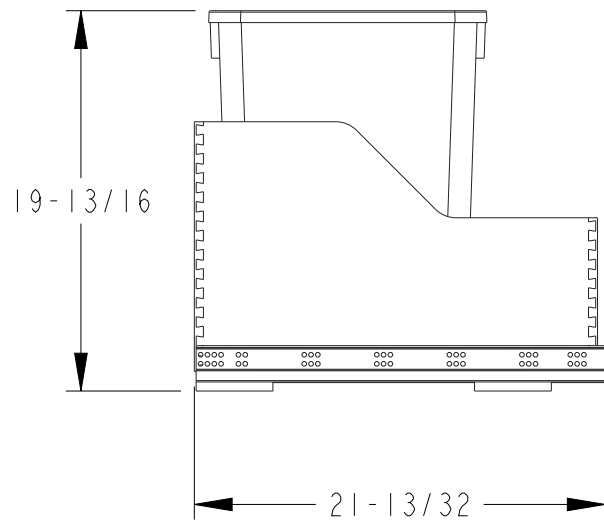

C

B

B

A

A

ITEM NUMBER	DESCRIPTION
CAN-WBMS35B	BLACK SINGLE 35QT
CAN-WBMS35WH	WHITE SINGLE 35QT
CAN-WBMS35G	GREY SINGLE 35QT

DRAWING NUMBER		REV
CAN-WBM		B
SIZE	SCALE	SHEET
A3	1:10	2 / 5
DOCUMENT STATUS		In Work

ITEM NUMBER	DESCRIPTION
CAN-WBMD35B	BLACK DOUBLE 35QT
CAN-WBMD35WH	WHITE DOUBLE 35QT
CAN-WBMD35G	GREY DOUBLE 35QT

DRAWING NUMBER		REV
CAN-WBM		B
SIZE	SCALE	SHEET
A3	1:10	3 / 5
DOCUMENT STATUS		In Work

8 7 6 5 4 3 2 1

8 7 6 5 4 3 2 1

8 7 6 5 4 3 2 1

F
E
D
C
B
A

ITEM NUMBER	DESCRIPTION
CAN-WBMD50B	BLACK DOUBLE 50QT
CAN-WBMD50WH	WHITE DOUBLE 50QT
CAN-WBMD50G	GREY DOUBLE 50QT

DRAWING NUMBER		REV
CAN-WBM		B
SIZE	SCALE	SHEET
A3	1:10	5 / 5
DOCUMENT STATUS		In Work