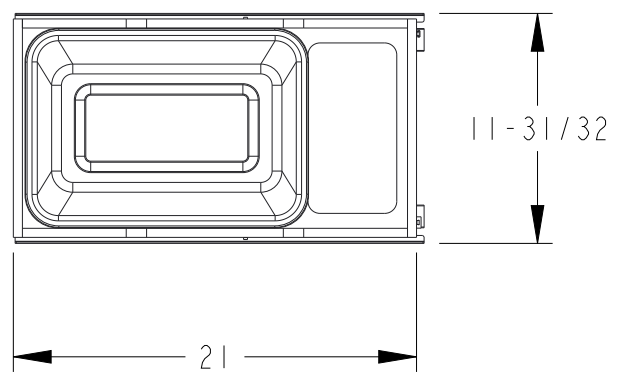

8 7 6 5 4 3 2 1

F
E
D
C
B
A

ITEM NUMBER	DESCRIPTION
CAN-WBMS50B	BLACK SINGLE 50QT
CAN-WBMS50WH	WHITE SINGLE 50QT
CAN-WBMS50G	GREY SINGLE 50QT

DRAWING NUMBER		REV
CAN-WBM		B
SIZE	SCALE	SHEET
A3	1:10	4 / 5
DOCUMENT STATUS		In Work

8 7 6 5 4 3 2 1