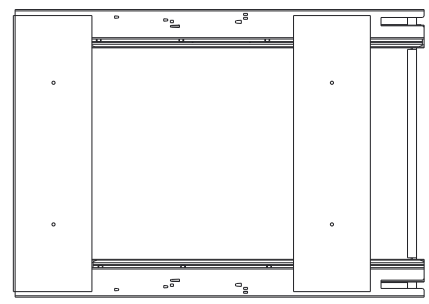

ITEM NUMBER	DESCRIPTION
CAN-WBMD35B	BLACK DOUBLE 35QT
CAN-WBMD35WH	WHITE DOUBLE 35QT
CAN-WBMD35G	GREY DOUBLE 35QT

DRAWING NUMBER		REV
CAN-WBM		B
SIZE	SCALE	SHEET
A3	1:10	3 / 5
DOCUMENT STATUS		In Work

8 7 6 5 4 3 2 1