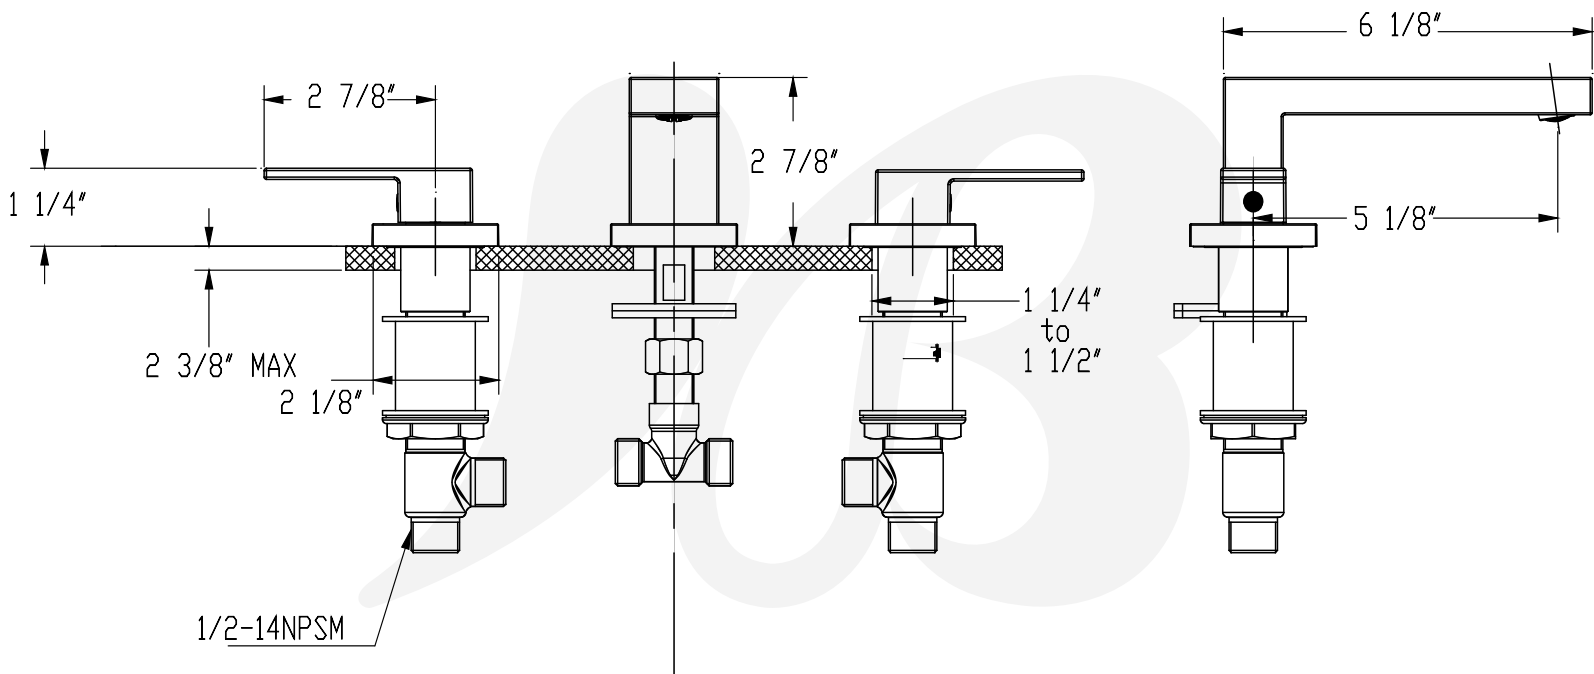

Item Number	Type	Date
W4582001-4, W4582002-4, W4582014-4, W4582016-4, W4582049-4	Widespread	7/6/2017