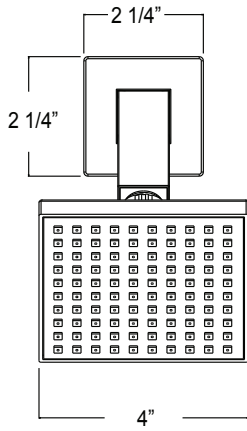

P6182001, P6182002, P6182014, P6182016, P6182049 - Razo Shower Trim

Description

- Shower trim kit
- Razo handle
- 4" x 4" Face shower head
- 1 Setting shower head
- 1.5 GPM ASME Compliant
- VALVE SOLD SEPARATELY

**BREAK DOWN
Component Parts List**

10	CTCP0072	1
9	CTST0117	1
8	CTHZ0642	1
7	CTCB0185	1
6	CTCB0670	1
5	CTCB0900	1
4	CTWR0356	1
3	ATBE0120	1
2	ATBP0486	1
1	CTCB0909	1
NO.	Part No.	Quantity

Item Number	Type	Date
P6182001, P6182002, P6182014, P6182016, P6182049	RAZO SHOWER TRIM	2/01/18