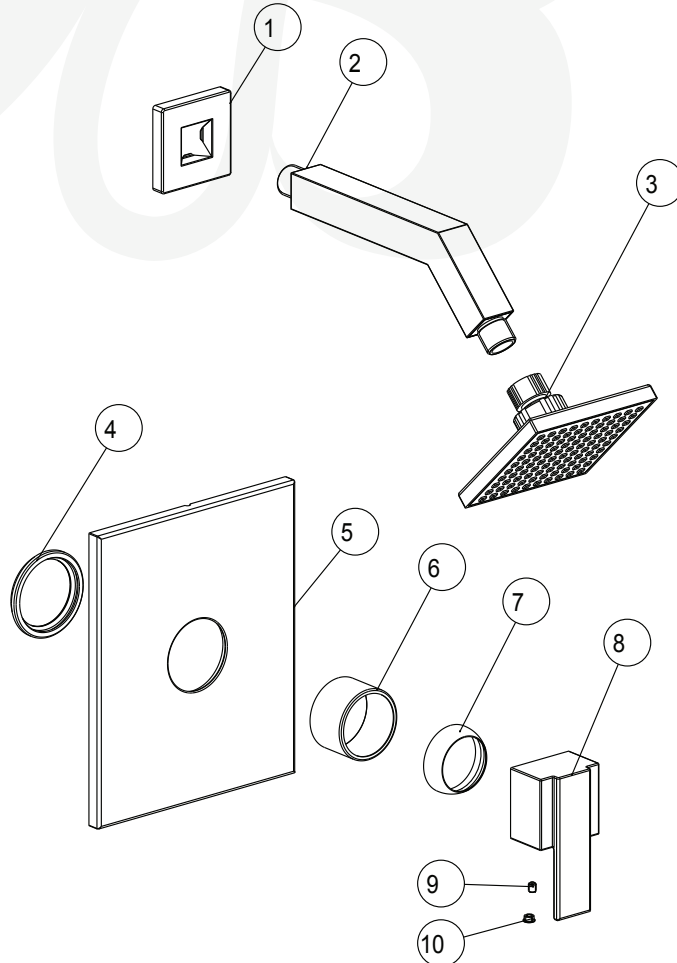

P6182001, P6182002, P6182014, P6182016, P6182049 - Razo Shower Trim

Description

- Shower trim kit
- Razo handle
- 4" x 4" Face shower head
- 1 Setting shower head
- 1.5 GPM ASME Compliant
- VALVE SOLD SEPARATELY

P6182001

Standards

- Complies with IAPMO UPC/cUPC
- ADA Accessibility Guidelines for Buildings and Facilities - 4.27.4 Controls and Mechanisms
- CALGreen compliant

Colors / Finishes

- P6182001 - Chrome
- P6182002 - PVD Satin Nickel
- P6182014 - PVD Polished Nickel
- P6182016 - PVD Satin Brass
- P6182049 - Matte Black

**BREAK DOWN
Component Parts List**

10	CTCP0072	1
9	CTST0117	1
8	CTHZ0642	1
7	CTCB0185	1
6	CTCB0670	1
5	CTCB0900	1
4	CTWR0356	1
3	ATBE0120	1
2	ATBP0486	1
1	CTCB0909	1
NO.	Part No.	Quantity

Item Number	Type	Date
P6182001, P6182002, P6182014, P6182016, P6182049	RAZO SHOWER TRIM	2/01/18