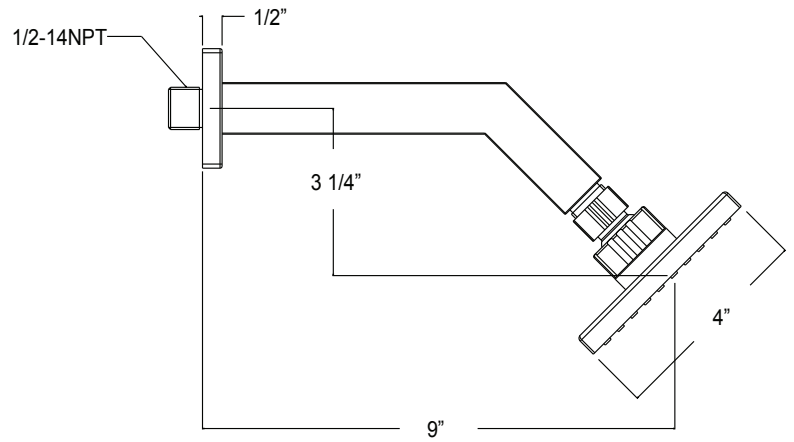

P6182001, P6182002, P6182014, P6182016, P6182049 - Razo Shower Trim

Description

- Shower trim kit
- Razo handle
- 4" x 4" Face shower head
- 1 Setting shower head
- 1.5 GPM ASME Compliant
- VALVE SOLD SEPARATELY

**BREAK DOWN
Component Parts List**

10	CTCP0072	1
9	CTST0117	1
8	CTHZ0642	1
7	CTCB0185	1
6	CTCB0670	1
5	CTCB0900	1
4	CTWR0356	1
3	ATBE0120	1
2	ATBP0486	1
1	CTCB0909	1
NO.	Part No.	Quantity

Item Number	Type	Date
P6182001, P6182002, P6182014, P6182016, P6182049	RAZO SHOWER TRIM	2/01/18