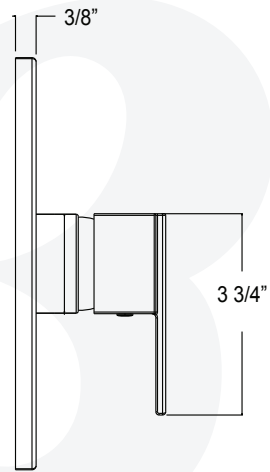

P6182001, P6182002, P6182014, P6182016, P6182049 - Razo Shower Trim

Description

- Shower trim kit
- Razo handle
- 4" x 4" Face shower head
- 1 Setting shower head
- 1.5 GPM ASME Compliant
- VALVE SOLD SEPARATELY

**BREAK DOWN
Component Parts List**

10	CTCP0072	1
9	CTST0117	1
8	CTHZ0642	1
7	CTCB0185	1
6	CTCB0670	1
5	CTCB0900	1
4	CTWR0356	1
3	ATBE0120	1
2	ATBP0486	1
1	CTCB0909	1
NO.	Part No.	Quantity

Item Number	Type	Date
P6182001, P6182002, P6182014, P6182016, P6182049	RAZO SHOWER TRIM	2/01/18