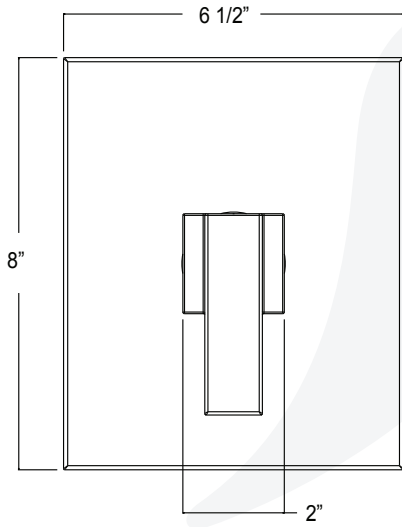

P6182001, P6182002, P6182014, P6182016, P6182049 - Razo Shower Trim

Description

- Shower trim kit
- Razo handle
- 4" x 4" Face shower head
- 1 Setting shower head
- 1.5 GPM ASME Compliant
- VALVE SOLD SEPARATELY

**BREAK DOWN
Component Parts List**

10	CTCP0072	1
9	CTST0117	1
8	CTHZ0642	1
7	CTCB0185	1
6	CTCB0670	1
5	CTCB0900	1
4	CTWR0356	1
3	ATBE0120	1
2	ATBP0486	1
1	CTCB0909	1
NO.	Part No.	Quantity

Item Number	Type	Date
P6182001, P6182002, P6182014, P6182016, P6182049	RAZO SHOWER TRIM	2/01/18