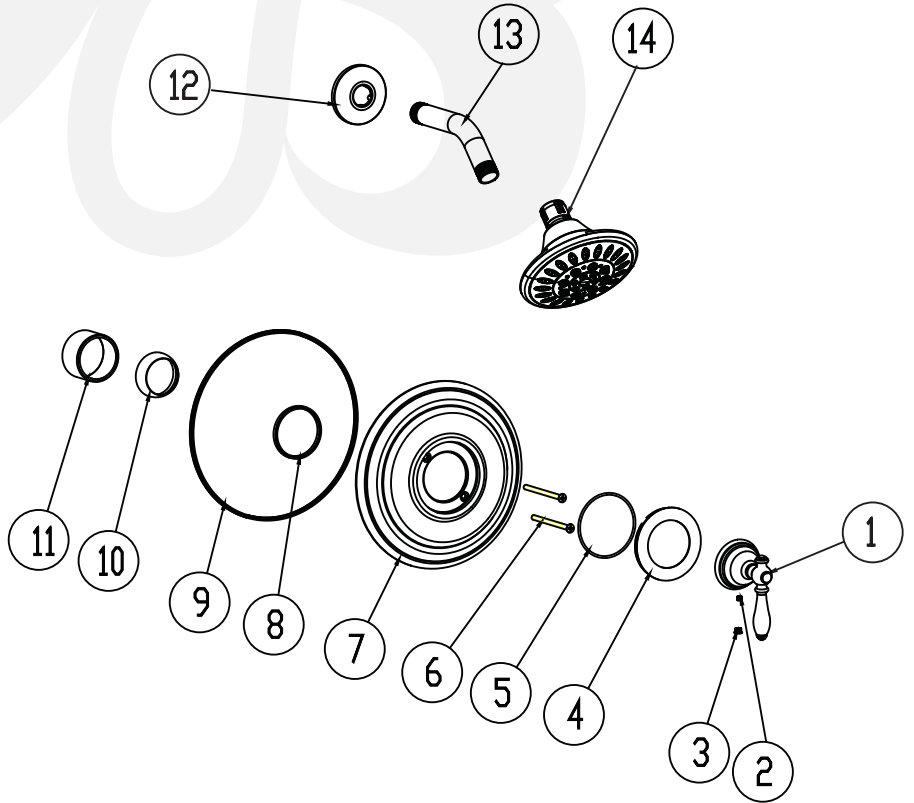

P6161201, P6161202, P6161203 - Shower Trim

Description

- Shower trim
- Sherington series handle
- 5" Face shower head
- 5 Setting shower head
- 1.5 GPM ASME Compliant
- VALVE SOLD SEPARATELY

Standards

- Complies with IAPMO UPC/cUPC
- ADA Accessibility Guidelines for Buildings and Facilities - 4.27.4 Controls and Mechanisms
- CALGreen compliant

CALGreen

• P6161201

Colors / Finishes

- P6161201 - Chrome
- P6161202 - PVD Satin Nickel
- P6161203 - Antique Bronze

**BREAK DOWN
Component Parts List**

NO.	Drawing No.	Part Description	Quantity
14	ATBE0130	SHOWER	1
13	CTPT0014	SHOWER ARM	1
12	CTCT0070	ESCUTCHEON	1
11	CTCB0670	DECORATIVE COVER	1
10	CTCP0192	COVER	1
9	CTWP0069	SEAL	1
8	CTRR0123	O-RING	1
7	CTCB0301	COVER	1
6	CTST0230	SCREW	2
5	CTRR0113	O-RING	1
4	CTCB0231	DECORATIVE COVER	1
3	CTCP0072	CAP	1
2	CTST0084	SCREW	1
1	CTHZ0525	HANDLE	1
NO.	Drawing No.	Part Description	Quantity

1/2-14NPT

Item Number	Type	Date
P6161201, P6161202, P6161203	Shower	04-06-2016