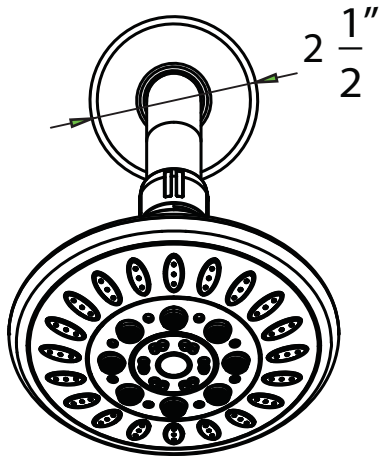

P6161201, P6161202, P6161203 - Shower Trim

Description

- Shower trim
- Sherington series handle
- 5" Face shower head
- 5 Setting shower head
- 1.5 GPM ASME Compliant
- VALVE SOLD SEPARATELY

Standards

- Complies with IAPMO UPC/cUPC
- ADA Accessibility Guidelines for Buildings and Facilities - 4.27.4 Controls and Mechanisms
- CALGreen compliant

CALGreen

• P6161201

Colors / Finishes

- P6161201 - Chrome
- P6161202 - PVD Satin Nickel
- P6161203 - Antique Bronze

**BREAK DOWN
Component Parts List**

NO.	Drawing No.	Part Description	Quantity
14	ATBE0130	SHOWER	1
13	CTPT0014	SHOWER ARM	1
12	CTCT0070	ESCUTCHEON	1
11	CTCB0670	DECORATIVE COVER	1
10	CTCP0192	COVER	1
9	CTWP0069	SEAL	1
8	CTRR0123	O-RING	1
7	CTCB0301	COVER	1
6	CTST0230	SCREW	2
5	CTRR0113	O-RING	1
4	CTCB0231	DECORATIVE COVER	1
3	CTCP0072	CAP	1
2	CTST0084	SCREW	1
1	CTHZ0525	HANDLE	1
NO.	Drawing No.	Part Description	Quantity

1/2-14NPT

Item Number	Type	Date
P6161201, P6161202, P6161203	Shower	04-06-2016