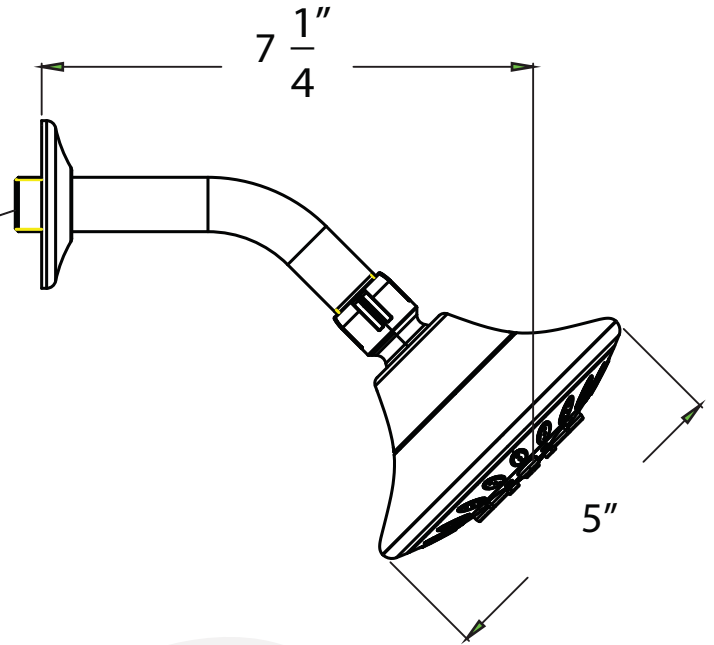

P6161201, P6161202, P6161203 - Shower Trim

Description

- Shower trim
- Sherington series handle
- 5" Face shower head
- 5 Setting shower head
- 1.5 GPM ASME Compliant
- VALVE SOLD SEPARATELY

Standards

- Complies with IAPMO UPC/cUPC
- ADA Accessibility Guidelines for Buildings and Facilities - 4.27.4 Controls and Mechanisms
- CALGreen compliant

CALGreen

• P6161201

Colors / Finishes

- P6161201 - Chrome
- P6161202 - PVD Satin Nickel
- P6161203 - Antique Bronze

**BREAK DOWN
Component Parts List**

NO.	Drawing No.	Part Description	Quantity
14	ATBE0130	SHOWER	1
13	CTPT0014	SHOWER ARM	1
12	CTCT0070	ESCUTCHEON	1
11	CTCB0670	DECORATIVE COVER	1
10	CTCP0192	COVER	1
9	CTWP0069	SEAL	1
8	CTRR0123	O-RING	1
7	CTCB0301	COVER	1
6	CTST0230	SCREW	2
5	CTRR0113	O-RING	1
4	CTCB0231	DECORATIVE COVER	1
3	CTCP0072	CAP	1
2	CTST0084	SCREW	1
1	CTHZ0525	HANDLE	1
NO.	Drawing No.	Part Description	Quantity

1/2-14NPT

Item Number	Type	Date
P6161201, P6161202, P6161203	Shower	04-06-2016