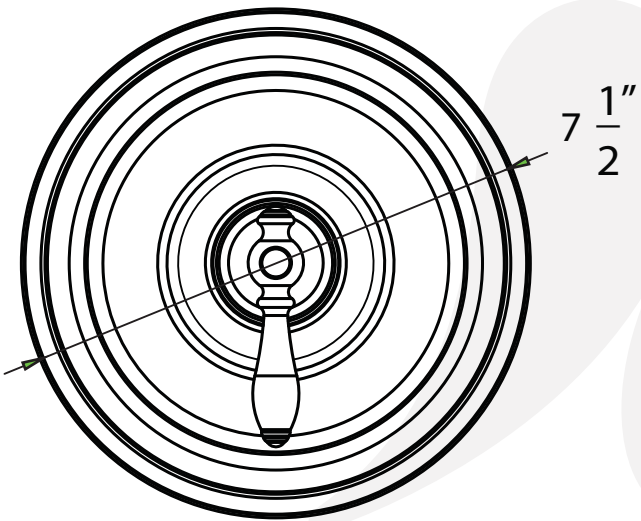

Item Number	Type	Date
P6161201, P6161202, P6161203	Shower	04-06-2016