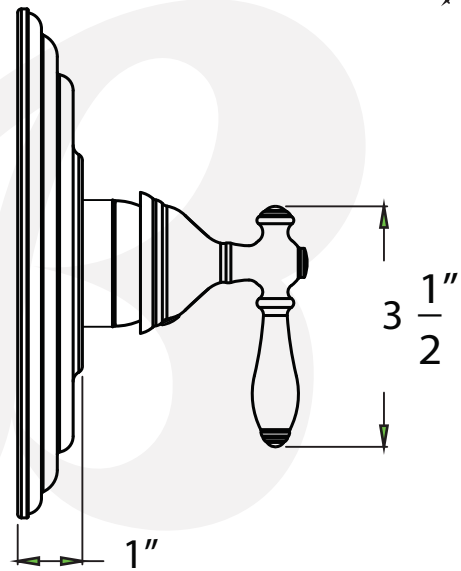

Item Number	Type	Date
P6161201, P6161202, P6161203	Shower	04-06-2016