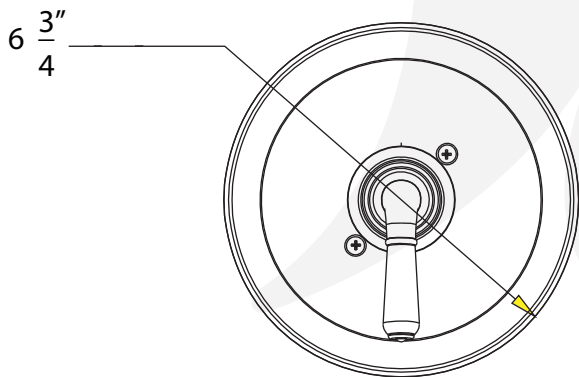

1/2-14NPT

Item Number	Type	Date
6320601, 6320602, 6320603	Shower Only	3/14/2016