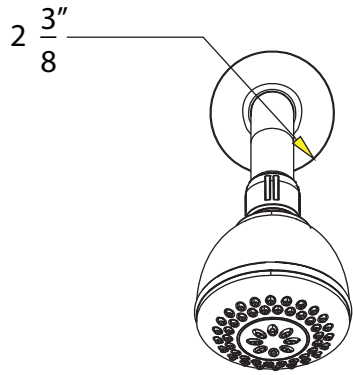

6120601, 6120602, 6120603 - Shower Only Trim Set

Description

- Shower trim kit
- CYPRESS Lever handle
- 3" face shower head
- Four setting shower head
- 1.5 GPM ASME Compliant
- VALVE SOLD SEPARATELY

Standards

• 6120601

Colors / Finishes

- P6120601 - Chrome
- P6120602 - PVD Satin Nickel
- P6120603 - Antique Bronze

**BREAK DOWN
Component Parts List**

NO.	Part No	Qty	
		63610	63630
01	CTCT0043	1	1
02	CTPB0470	1	1
03	ATBE0123	1	1
04	CTHP0035	1	1
05	CTST4101	1	1
06	CTCZ0192	1	1
07	CTCB0185	1	1
08	CTCT0053	1	1
09	CTST0230	2	2
10	CTCT0052	1	1
11	CTWP0192	1	1
12	CTWP0223	1	1

1/2-14NPT

Item Number	Type	Date
6320601, 6320602, 6320603	Shower Only	3/14/2016