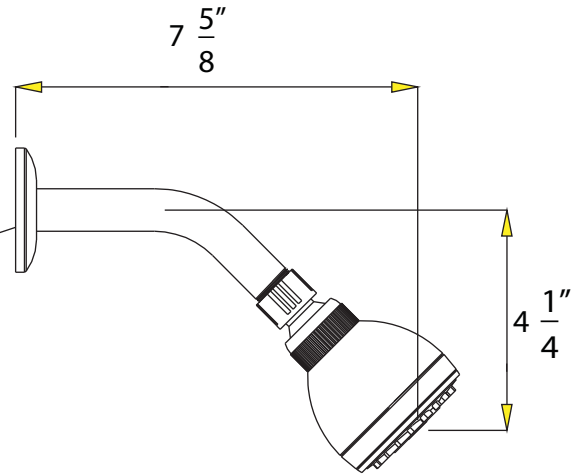

1/2-14NPT

Item Number	Type	Date
6320601, 6320602, 6320603	Shower Only	3/14/2016