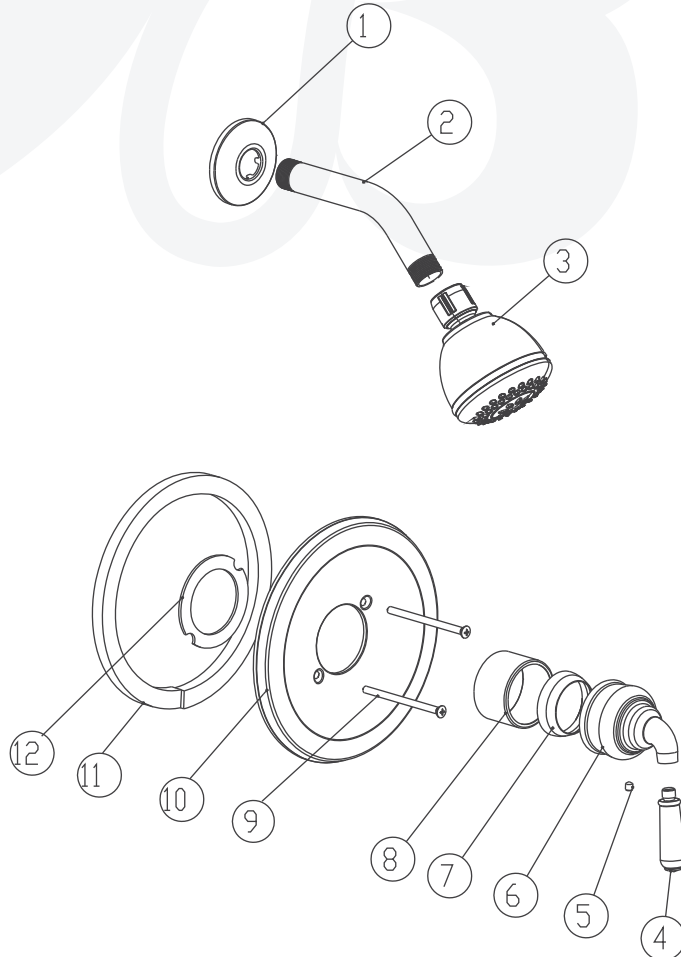

6120601, 6120602, 6120603 - Shower Only Trim Set

Description

- Shower trim kit
- CYPRESS Lever handle
- 3" face shower head
- Four setting shower head
- 1.5 GPM ASME Compliant
- VALVE SOLD SEPARATELY

Standards

• 6120601

Colors / Finishes

- P6120601 - Chrome
- P6120602 - PVD Satin Nickel
- P6120603 - Antique Bronze

**BREAK DOWN
Component Parts List**

NO.	Part No	Qty	
		63610	63630
01	CTCT0043	1	1
02	CTPB0470	1	1
03	ATBE0123	1	1
04	CTHP0035	1	1
05	CTST4101	1	1
06	CTCZ0192	1	1
07	CTCB0185	1	1
08	CTCT0053	1	1
09	CTST0230	2	2
10	CTCT0052	1	1
11	CTWP0192	1	1
12	CTWP0223	1	1