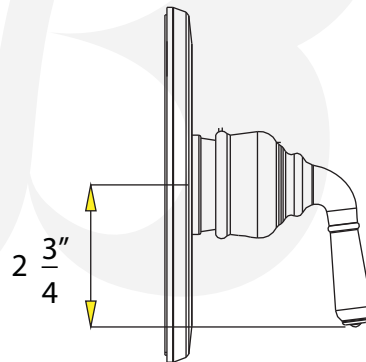

1/2-14NPT

Item Number	Type	Date
6320601, 6320602, 6320603	Shower Only	3/14/2016