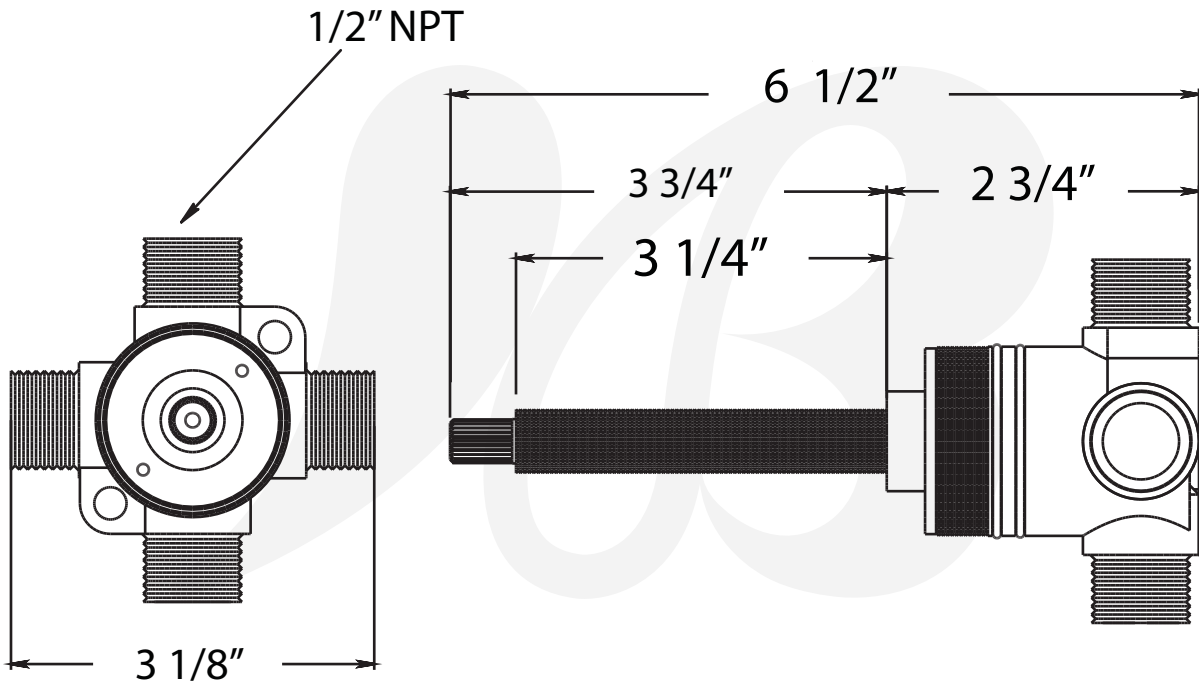

P2423199 - Four Way Diverter

Description

- FLühs 4 way diverter valve.
- One in three out
- Solid brass construction
- 1/2" NPT
- Ceramic disc cartridge
- For in wall application
- CUPC certified

P2423199

Standards

- Complies with IAPMO UPC/cUPC
- ASSE 1016-2011 compliant

Item Number	Type	Date
P2423199	Diverter Valve	4/07/2016