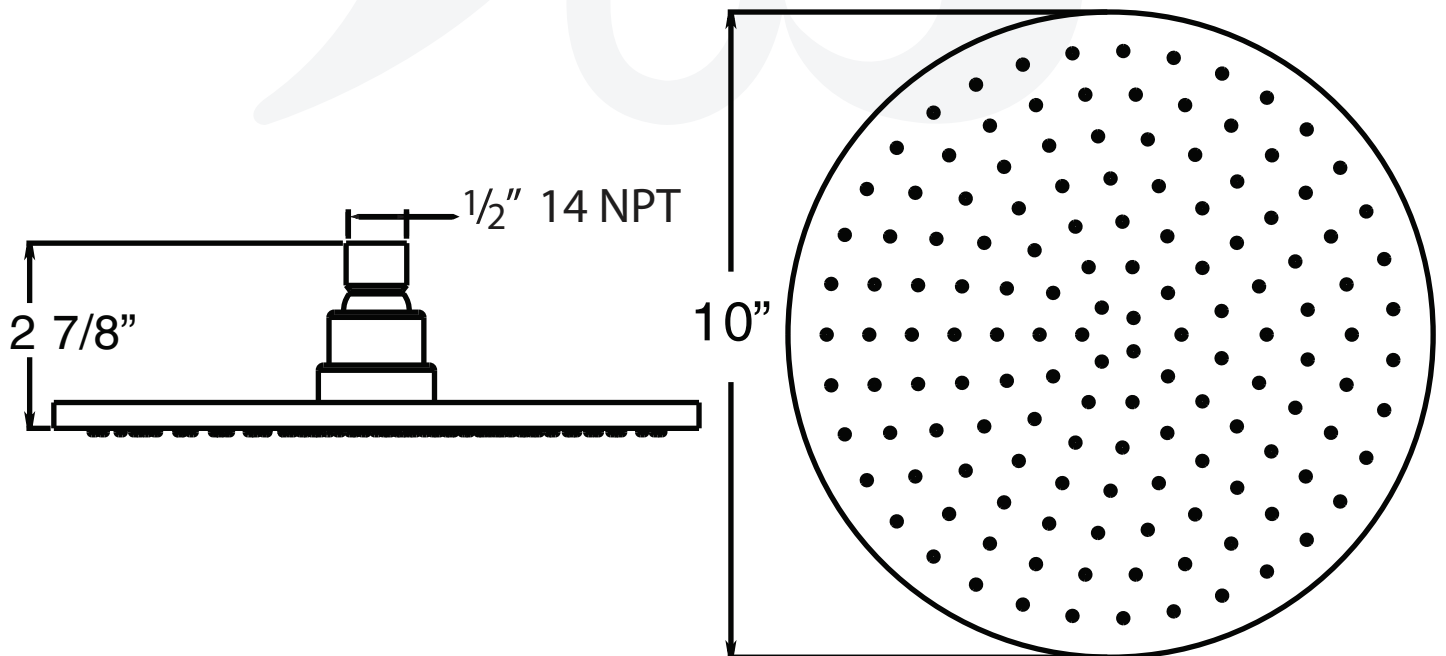

P2227301, P2227329 - 10" Rain Shower Head

Description

- 10" Diameter shower head
- 1/2" IPS Swivel ball joint included
- 1.8 GPM ASME Compliant
- ABS Construction

P2227301

Colors / Finishes

- P2227301 - Chrome
- P2227329 - Satin Nickel

Rain

Item Number	Type	Version	Date
P2227301, P2227329	Shower head		12-10-15